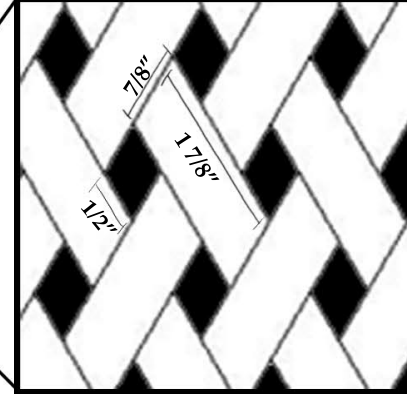

Lattice Weave Panel - "Simple Weave" Pierced, or Unpierced (Optional)

SKU: WV-PNL-029

www.heartwoodcarving.com

Pierced

1/2"

7/8"

1/4"

Pierced

3/8"

Unpierced

1/8"

3/8"

*Drawn is to scale,

Art is added, or subtracted for all sizes.

20" t x 48" L

*Custom sizes by request