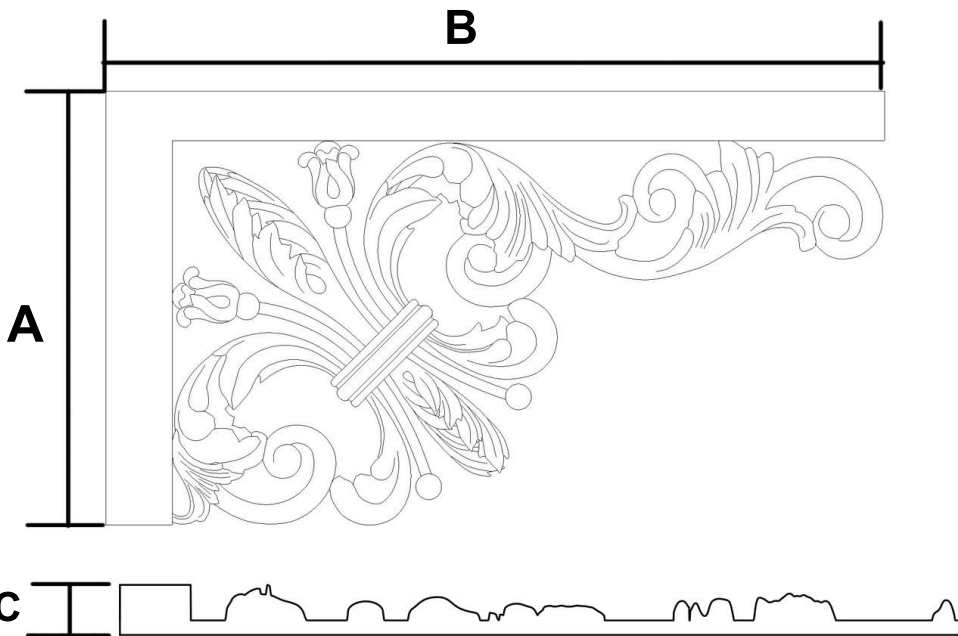

Stair Bracket - Fleur de Lis #2

SKU: STBR-FLDL2

www.heartwoodcarving.com

Left & Right Sizes

A	B	C
4"	8"	3/4"
4.5"	9"	3/4"
5"	10"	3/4"
5.5"	11"	3/4"

* Custom Sizes by Request

© 2003-2021 Heartwood Carving Inc.®