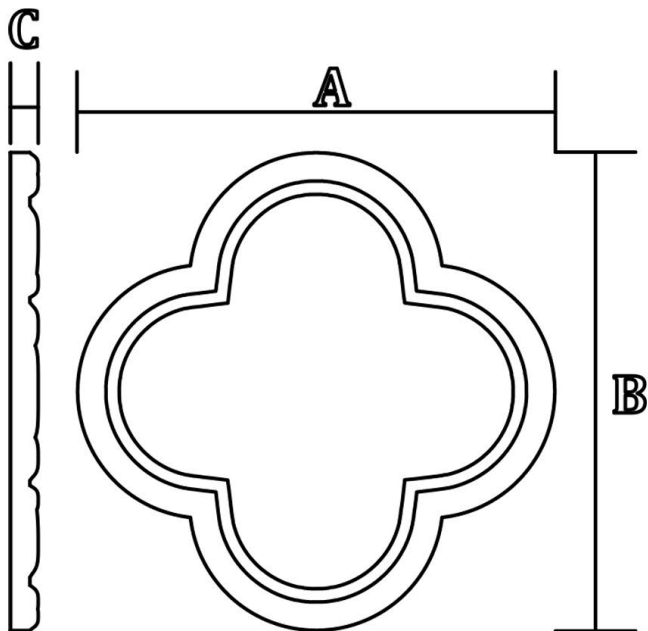

Rosette - Simple Quatrefoil Pierced

SKU: RS-QP

www.heartwoodcarving.com

A	B	C
2.5"	2.5"	0.23"
3"	3"	0.26"
3.5"	3.5"	0.28"
4"	4"	0.30"
4.5"	4.5"	0.32"
5"	5"	0.34"
5.5"	5.5"	0.37"
6"	6"	0.39"
6.5"	6.5"	0.41"
*Custom sizes by request		