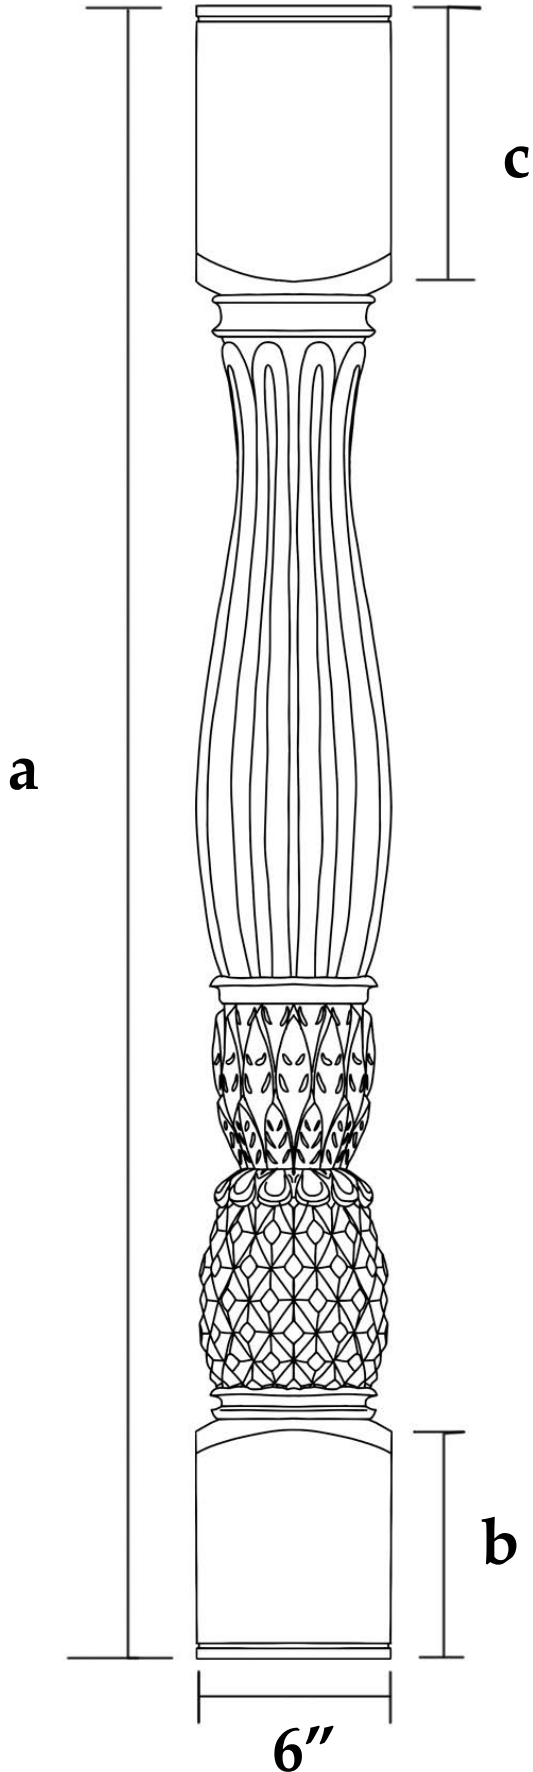

Column Post - Classic Pineapple (Version 2)

SKU: PST-PINC2

www.heartwoodcarving.com

a	b	c
32"	4"	4"
42"	5"	5"
50"	6.5"	8"

***Custom sizes by request**