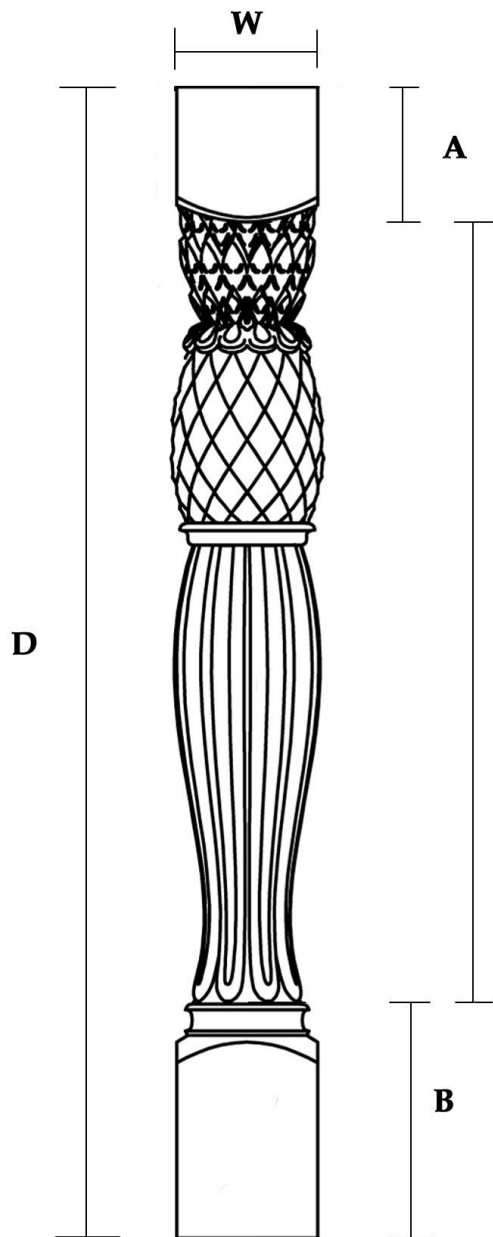

Column Post - Classic Pineapple - 6"

www.heartwoodcarving.com

SKU: PST- PINC

HALF AND FULL ROUND OPTIONS

W - WIDTH	A	B	C	D - OAL LENGTH
6"	3.90"	6.72"	23.30"	34"
6"	4.82"	8.34"	28.76"	42"
6"	5.82"	9.96"	34.30"	50"