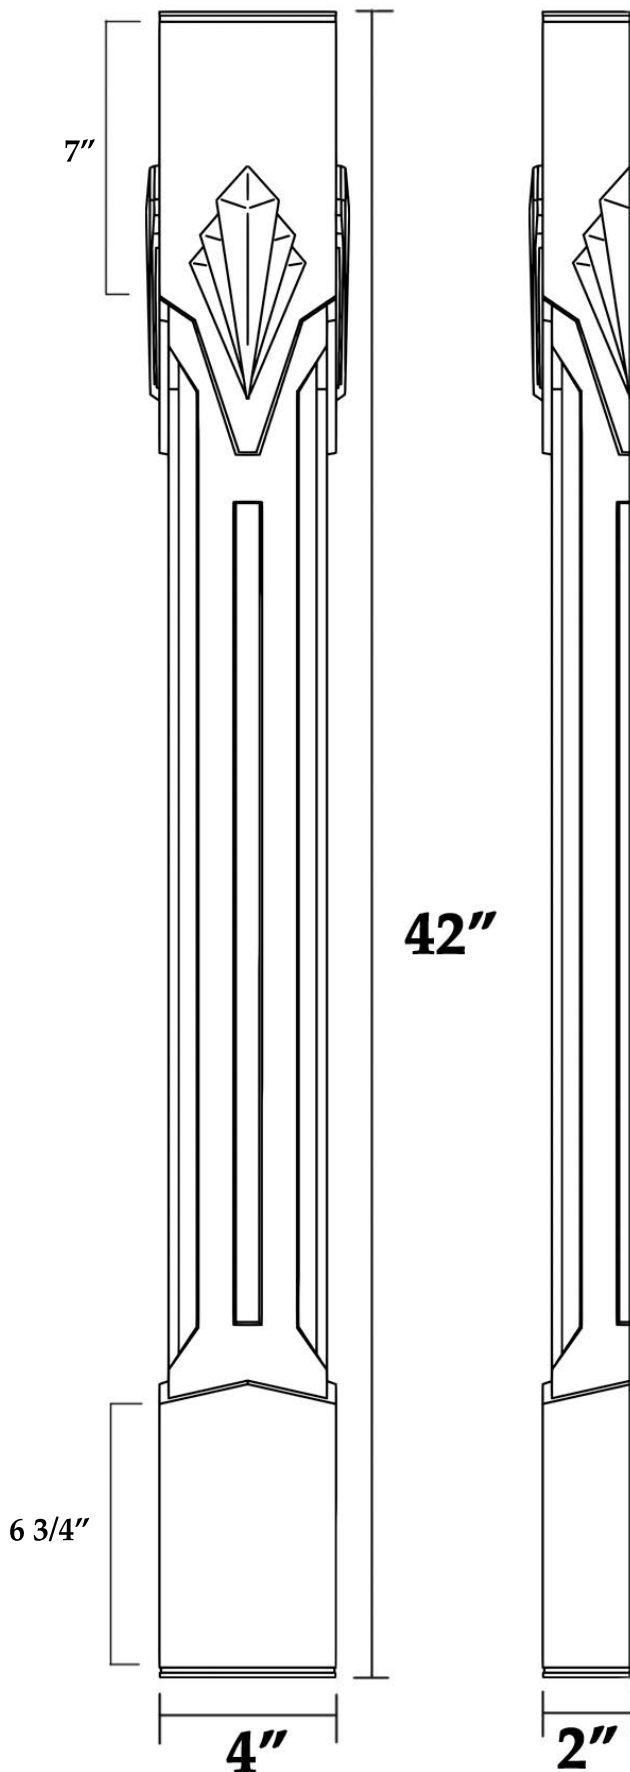

Column Post - Empire Deco Post

SKU: PST-EDECO

www.heartwoodcarving.com

Full Post 4" x 4" x 42"

Half Post 4" x 2" x 42"

***Custom sizes by request**