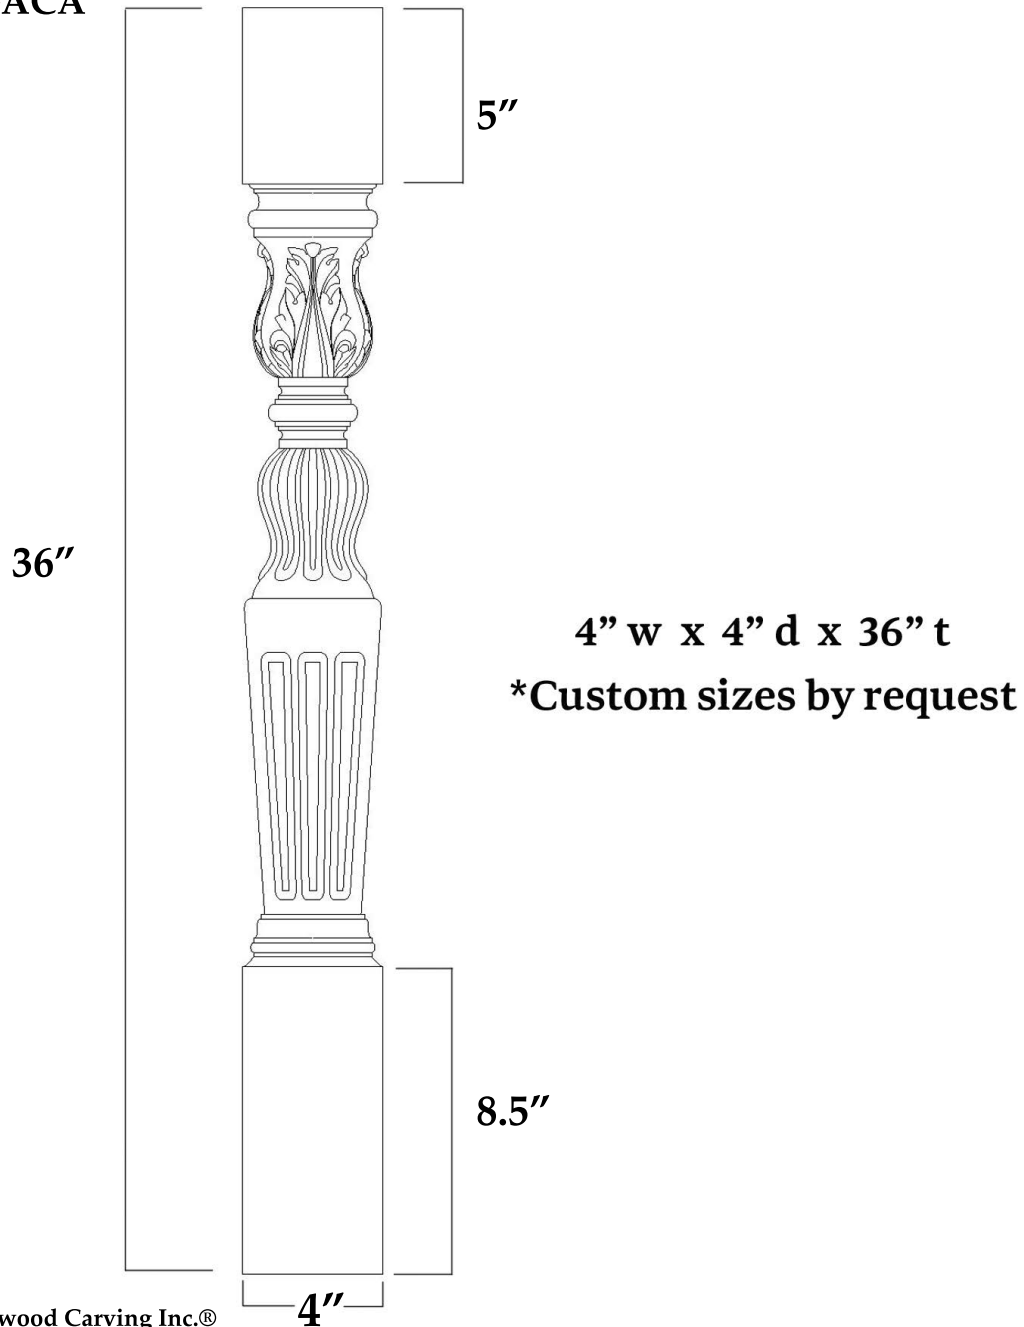

# Newel Post - Acanthus with Fluted Base

www.heartwoodcarving.com

SKU: PST-ACA

© 2003-2023 Heartwood Carving Inc.®

Copyright claimed to the extent and creative product designs, product numbers photographs, drawings, text, the selection, coordination, arrangement, organization, placement and ordering thereof, and other works herein reproduced. All rights reserved.