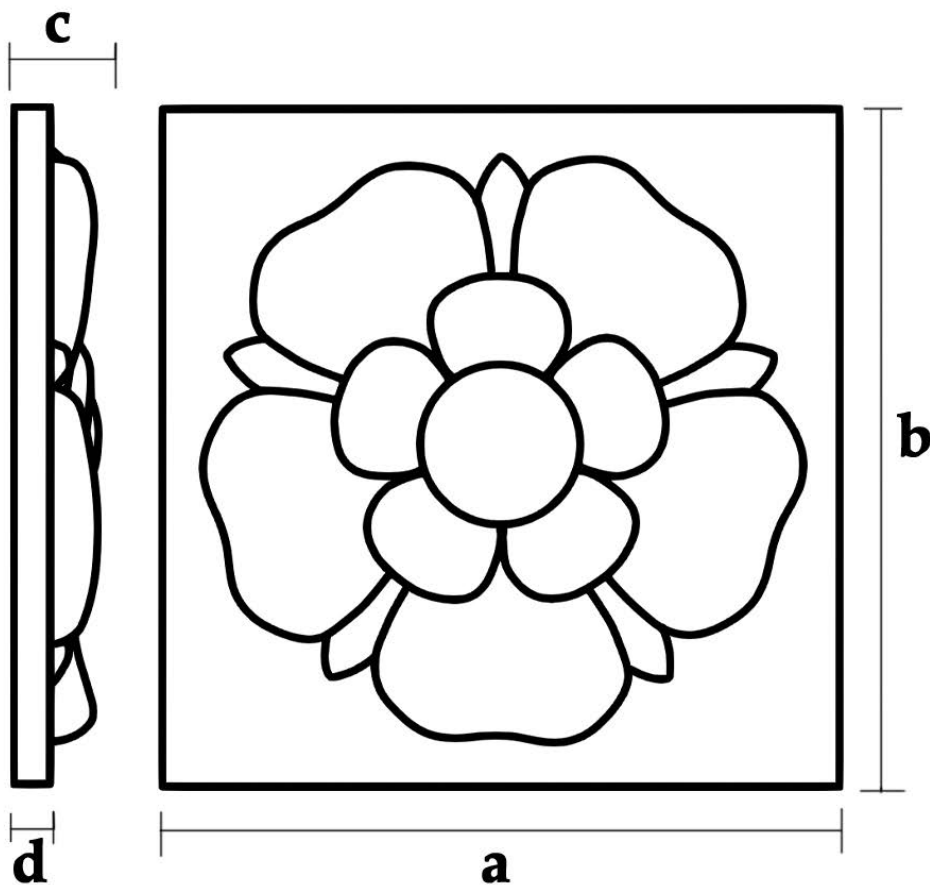

Plaque - Tudor Rose

SKU: PQ-TROSE

www.heartwoodcarving.com

a	b	c	d
3"	3"	0.46"	1/4"
4"	4"	0.53"	1/4"
5"	5"	0.60"	1/4"
6"	6"	0.67"	1/4"
7"	7"	0.74"	1/4"
8"	8"	0.80"	1/4"
9"	9"	0.87"	1/4"
12"	12"	1.08"	1/4"