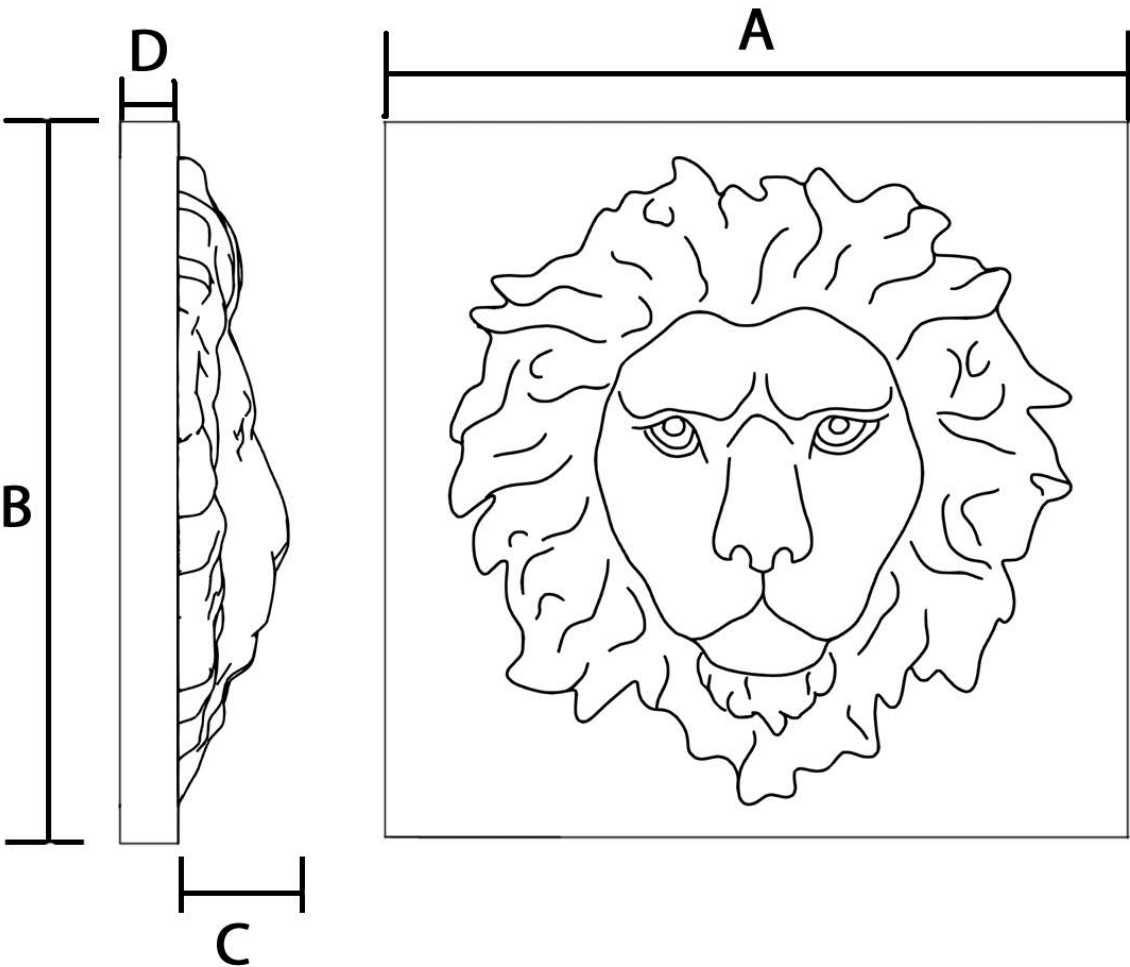

Plaque - Roaring Lion Head

SKU: PQ-LIONC

www.heartwoodcarving.com

A	B	C	D
3"	3"	0.48"	1/4"
3 1/4"	3 1/4"	0.52"	1/4"
3 1/2"	3 1/2"	0.56"	1/4"
3 3/4"	3 3/4"	0.60"	1/4"
4"	4"	0.64"	1/4"
4 1/2"	4 1/2"	0.72"	1/4"
5"	5"	0.80"	1/4"
5 1/2"	5 1/2"	0.88"	1/4"
6"	6"	0.96"	1/4"
6 1/2"	6 1/2"	1.04"	1/4"