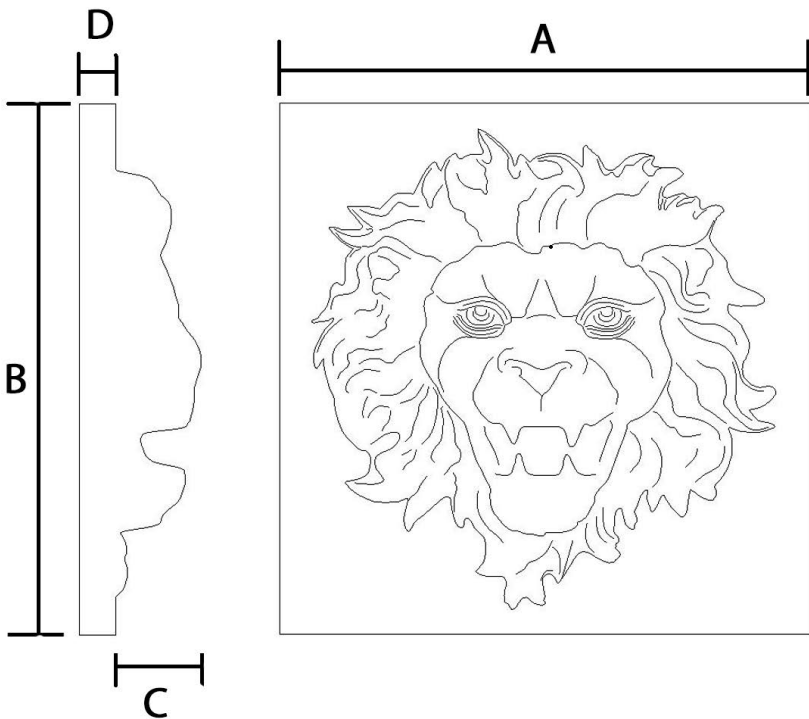

# Plaque - Roaring Lion Head

SKU: PQ-LION

[www.heartwoodcarving.com](http://www.heartwoodcarving.com)

A	B	C	D
3"	3"	0.48"	1/4"
3 1/4"	3 1/4"	0.52"	1/4"
3 1/2"	3 1/2"	0.56"	1/4"
3 3/4"	3 3/4"	0.60"	1/4"
4"	4"	0.64"	1/4"
4 1/2"	4 1/2"	0.72"	1/4"
5"	5"	0.80"	1/4"
5 1/2"	5 1/2"	0.88"	1/4"
6"	6"	0.96"	1/4"
6 1/2"	6 1/2"	1.04"	1/4"