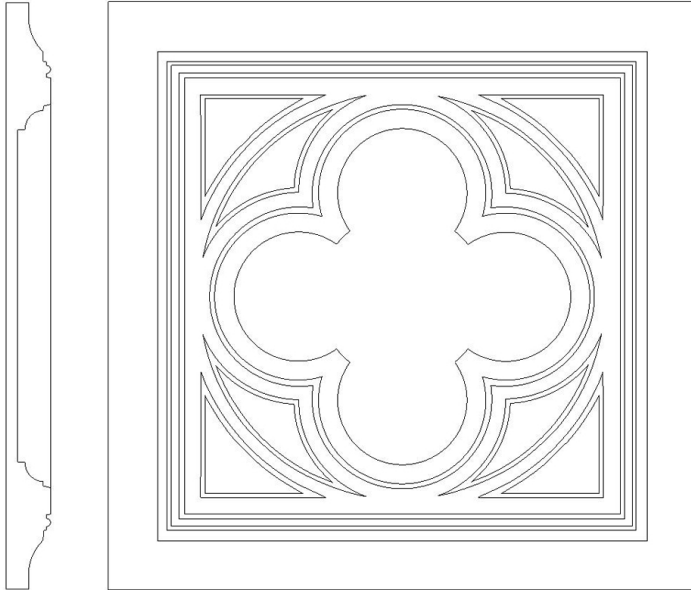

Medallion - Gothic Quatrefoil Square

SKU: PQ-GOTHSQ

www.heartwoodcarving.com

2.5"t x 2.5"w x 0.38"d

3"t x 3"w x 0.41"d

3.5"t x 3.5"w x 0.45"d

4"t x 4"w x 0.49"d

4.5"t x 4.5"w x 0.52"d

5"t x 5"w x 0.56"d

5.5"t x 5.5"w x 0.6"d

6"t x 6"w x 0.64"d

6.5"t x 6.5"w x 0.68"d

*Custom sizes by request

© 2003-2021 Heartwood Carving Inc.®

Copyright claimed to the extent and creative product designs, product numbers, photographs, drawings, text, the selection, coordination, arrangement, organization, placement and ordering thereof, and other works herein reproduced. All rights reserved.