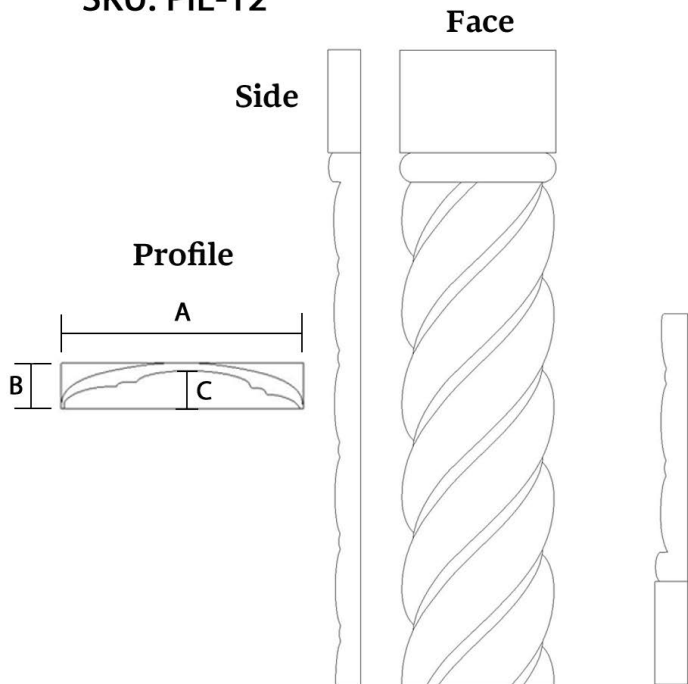

# Pilaster - Spiral

SKU: PIL-12

www.heartwoodcarving.com

A	B	C	D (length)
1.5"	0.30"	0.25"	94"
2"	0.40"	0.35"	94"
2.5"	0.50"	0.44"	94"
3"	0.60"	0.52"	94"
3.5"	0.70"	0.61"	94"
4"	0.75"	0.65"	94"
4.5"	0.75"	0.70"	94"
5"	1.00"	0.75"	94"
6"	1.25"	1.00"	94"

**\*Custom Sizes by Request**

**Optional Bottom**  
(matches B & C measurement at top)

© 2003-2020 Heartwood Carving Inc.®

Copyright claimed to the extent and creative product designs, product numbers photographs, drawings, text, the selection, coordination, arrangement, organization, placement and ordering thereof, and other works herein reproduced. All rights reserved.