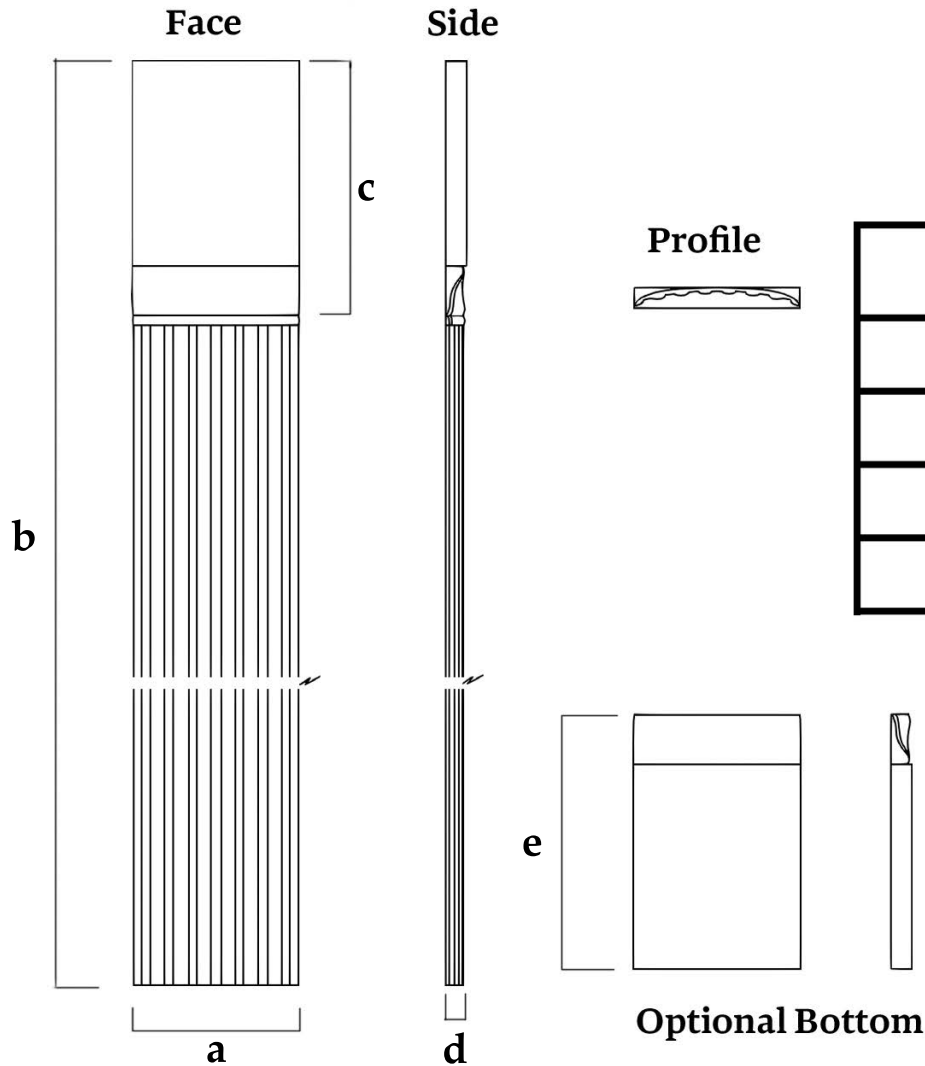

Pilaster - Fluted Blank Top

SKU: PIL-10

www.heartwoodcarving.com

a	b	c	d	e
3"	94"	3.6"	3/4"	9"
4"	94"	4.8"	3/4"	9"
5"	94"	5.1"	3/4"	9"
6"	94"	6.2"	3/4"	9"

*Custom sizes by request

© 2003-2023 Heartwood Carving Inc.®