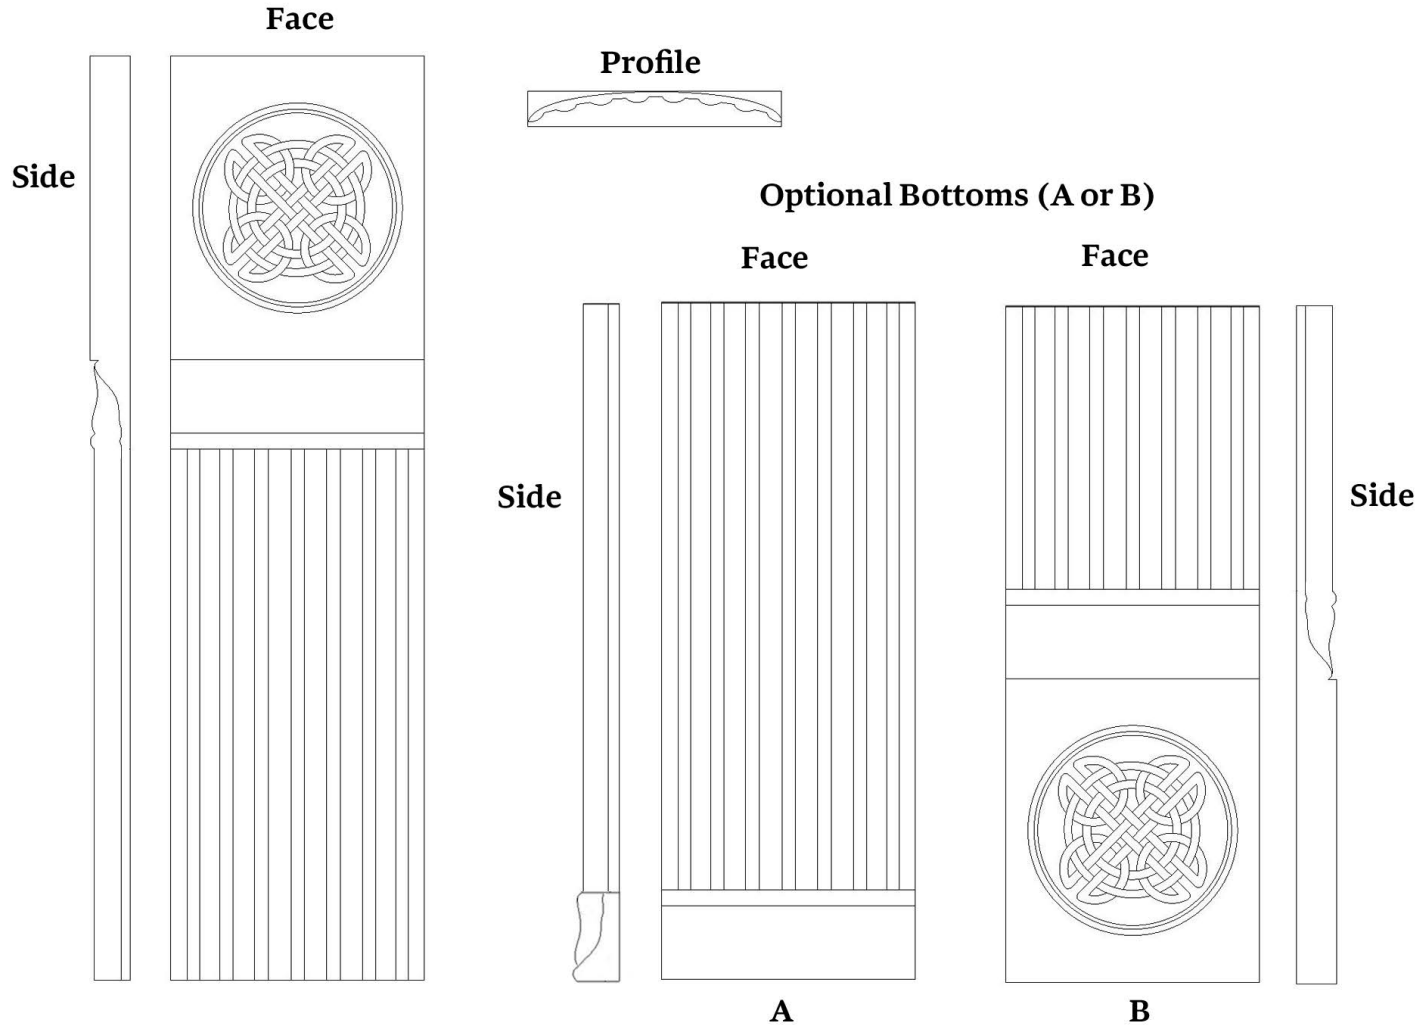

Pilaster - Celtic Knot and Fluting

SKU: PIL-10-CELK

www.heartwoodcarving.com

Capital:

3" w x 3.6" t x 3/4" d

4" w x 4.81" t x 3/4" d

5" w x 6.1" t x 3/4" d

6" w x 7.2" t x 3/4" d

Pilaster:

3" w x 36", 42" t, or 94" t x 3/4" d

4" w x 36", 42" t, or 94" t x 3/4" d

5" w x 36", 42" t, or 94" t x 3/4" d

6" w x 36", 42" t, or 94" t x 3/4" d

*Custom sizes by request