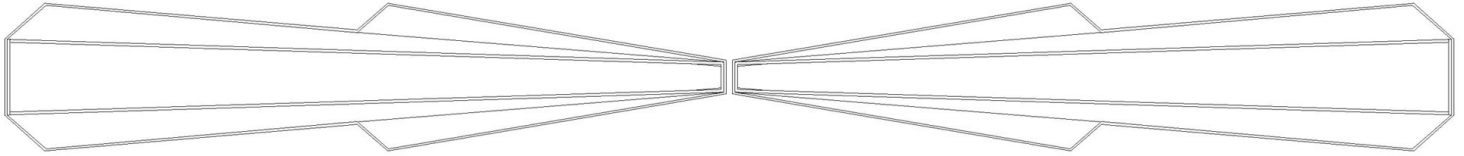

Onlay - Empire Deco - Wide Left Right Pair

www.heartwoodcarving.com

SKU: ON-WEDECO

Wide

Alternate Arrangement

Paired Lengths:

2"t x 20"w x 0.375"d

3"t x 30"w x 0.50"d

4"t x 40"w x 0.625"d

5"t x 50"w x 0.75"d

*Custom sizes by request

© 2003-2018 Heartwood Carving Inc.®

Copyright claimed to the extent and creative product designs, product numbers, photographs, drawings, text, the selection, coordination, arrangement, organization, placement and ordering thereof, and other works herein reproduced. All rights reserved.