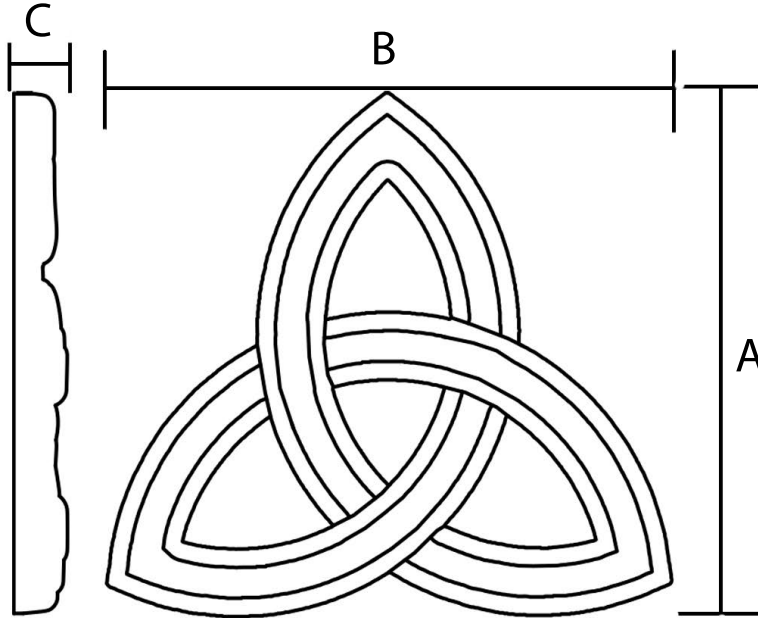

Onlay - Trinity Knot

SKU: ON-TRIK

www.heartwoodcarving.com

A	B	C
3"	3.21"	0.42"
4"	4.30"	0.51"
5"	5.36"	0.61"
6"	6.43"	0.71"
7"	7.50"	0.81"
8"	8.57"	0.90"
9"	9.64"	1"
12"	12.86"	1.29"
*Custom sizes by request		