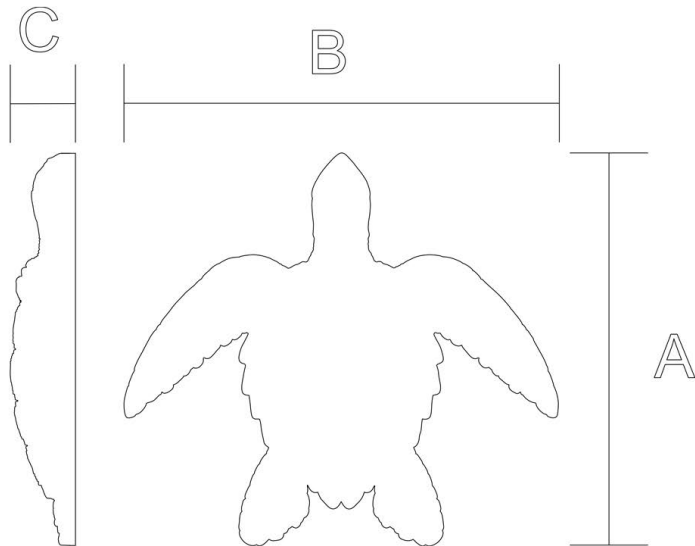

# Onlay - Sea Turtle

SKU: ON-STURTLE

www.heartwoodcarving.com

A	B	C
3"	3.3"	0.52"
4"	4.4"	0.67"
5"	5.5"	0.82"
6"	6.6"	0.97"
7"	7.7"	1.125"
8"	8.8"	1.28"
9"	9.9"	1.43"
12"	13.3"	1.75"

**\*Custom Sizes by Request**