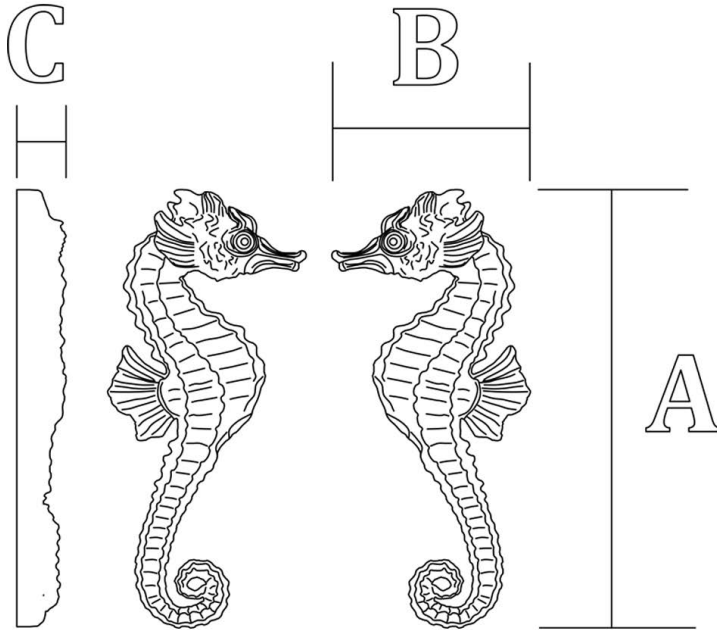

# Onlay - Seahorse

SKU: ON-SHORSE

www.heartwoodcarving.com

A	B	C
4"	1 13/16"	1/2"
5"	2 5/16"	9/16"
6"	2 3/4"	11/16"
7"	3 3/16"	3/4"
8"	3 5/8"	7/8"
9"	4 1/8"	1"
10"	4 9/16"	1 1/16"
*Custom sizes by request		