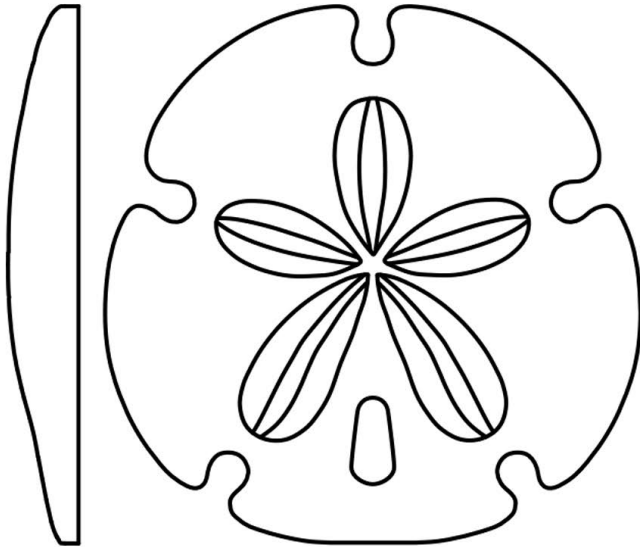

Onlay - Sand Dollar

SKU: ON-SDLR

www.heartwoodcarving.com

3"t x 3"w x 0.45"d

4"t x 4"w x 0.56"d

5"t x 5"w x 0.66"d

6"t x 6"w x 0.78"d

7"t x 7"w x 0.88"d

8"t x 8"w x 0.99"d

9"t x 9"w x 1.10"d

12"t x 12"w x 1.43"d

*Custom sizes by request

© 2003-2022 Heartwood Carving Inc.®

Copyright claimed to the extent and creative product designs, product numbers, photographs, drawings, text, the selection, coordination, arrangement, organization, placement and ordering thereof, and other works herein reproduced. All rights reserved.