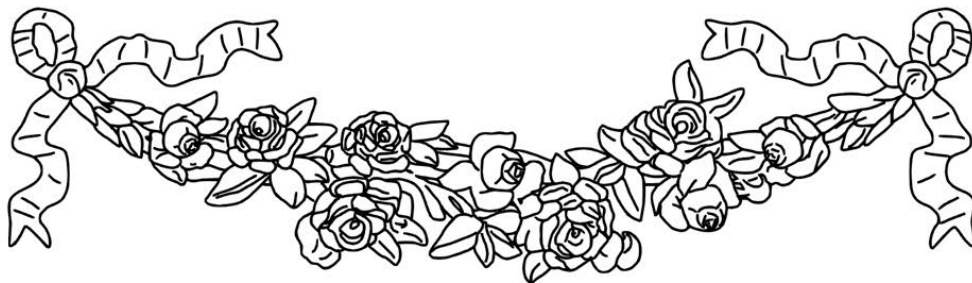

Onlay - Rose Swag with Ribbon

SKU: ON-ROSERIBBONSW

www.heartwoodcarving.com

Standard style

Standard style

4"t x 14"w x 0.66"d

5"t x 17.5"w x 0.77"d

6"t x 21"w x 0.87"d

7"t x 25"w x 0.97"d

Wide style

Wide style

4"t x 24"w x 0.75"d

5"t x 30"w x 0.87"d

6"t x 36"w x 1.00"d

7"t x 42"w x 1.12"d

***Custom sizes by request**