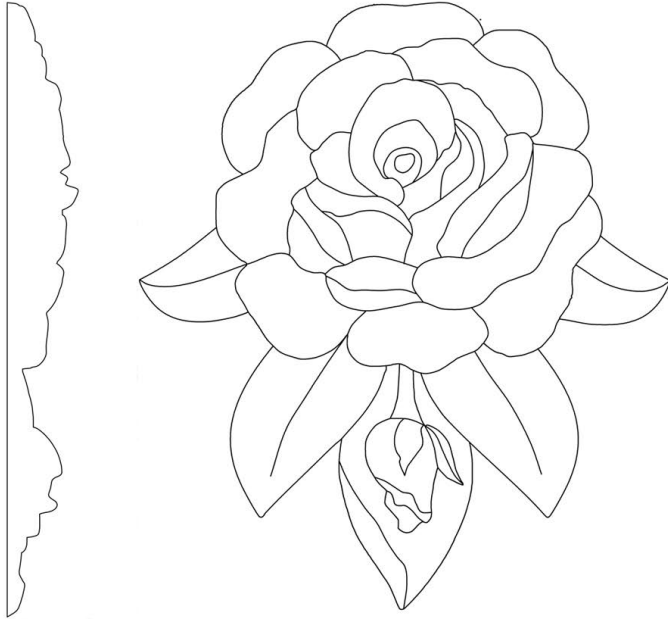

Onlay - Rose Drop, Short

SKU: ON-ROSEDRP2

3"t x 2.6"w x 0.44"d

4"t x 3.5"w x 0.59"d

5"t x 4.4"w x 0.66"d

6"t x 5.3"w x 0.77"d

7"t x 6.2"w x 0.88"d

8"t x 7.1"w x 0.98"d

***Custom sizes by request**