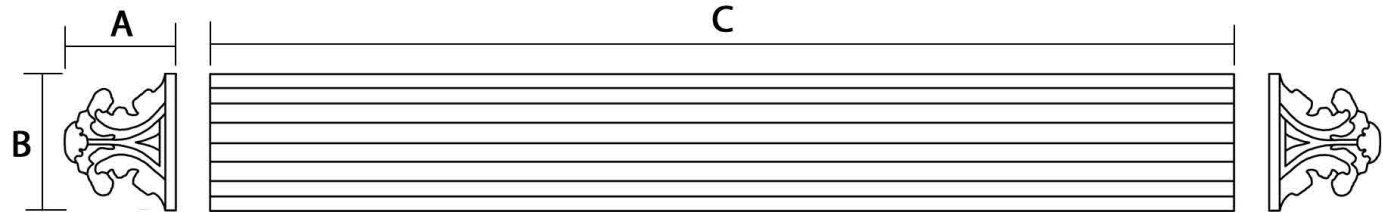

# Onlay - Reeded with Finial Ends

SKU: ON-REEDFN

[www.heartwoodcarving.com](http://www.heartwoodcarving.com)

A	B	C - trimmable	D - height
3"	3"	60"	0.63"
4"	4"	60"	0.75"
5"	5"	60"	0.88"

**\*Custom Sizes by Request**