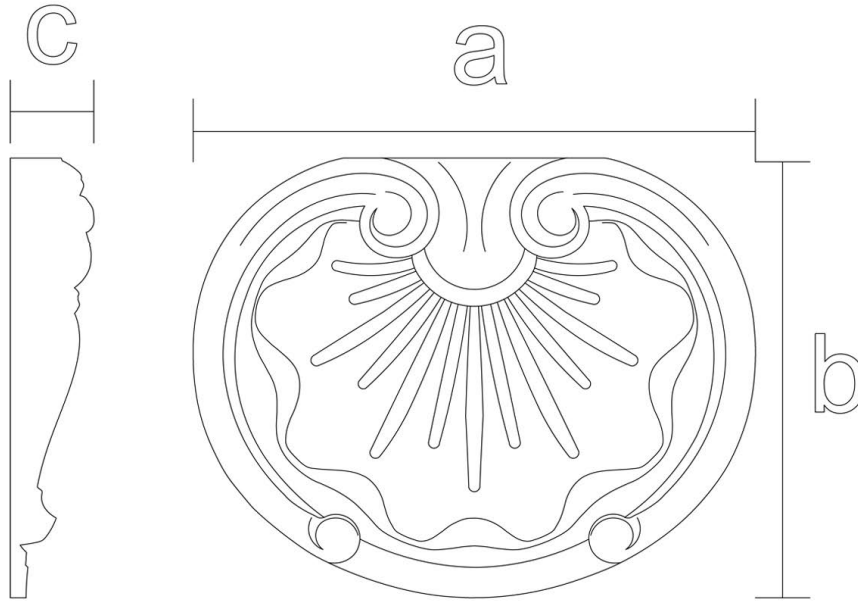

# Onlay - Louis XIV Shell

SKU: ON-LSHELL

www.heartwoodcarving.com

a	b	c
3.85"	3"	0.59"
5.10"	4"	0.78"
6.40"	5"	0.98"
7.70"	6"	1.17"
9.00"	7"	1.37"
10.30"	8"	1.57"
11.60"	9"	1.76"
15.40"	12"	2.35"

**\*Custom Sizes by Request**