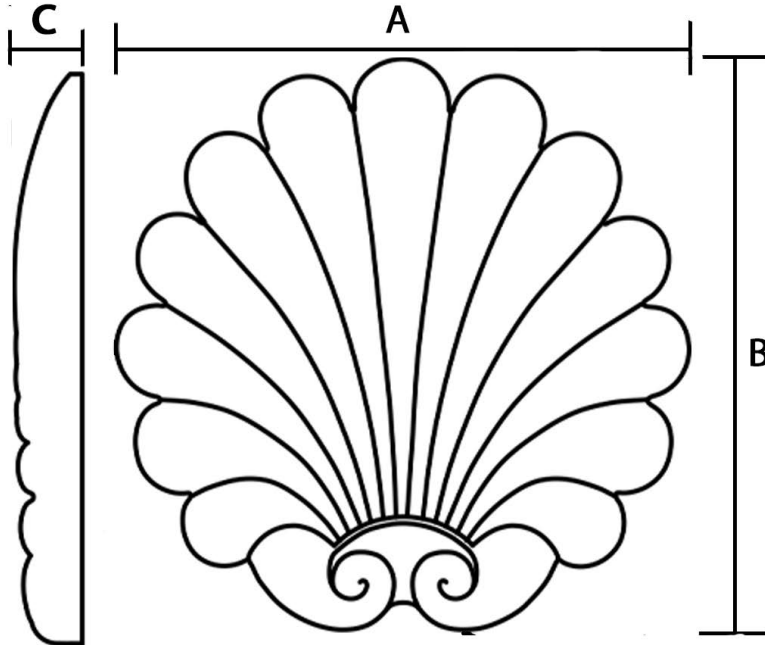

Onlay - Jubilee Shell

SKU: ON-JSHL

www.heartwoodcarving.com

A	B	C
3"	3"	1/2"
4"	4"	5/8"
5"	5"	3/4"
6"	6"	7/8"
7"	7"	1"
8"	8"	1 1/8"
9"	9"	1 1/4"
12"	12"	1 3/8"
*Custom sizes by request		

© 2003-2021 Heartwood Carving Inc.®