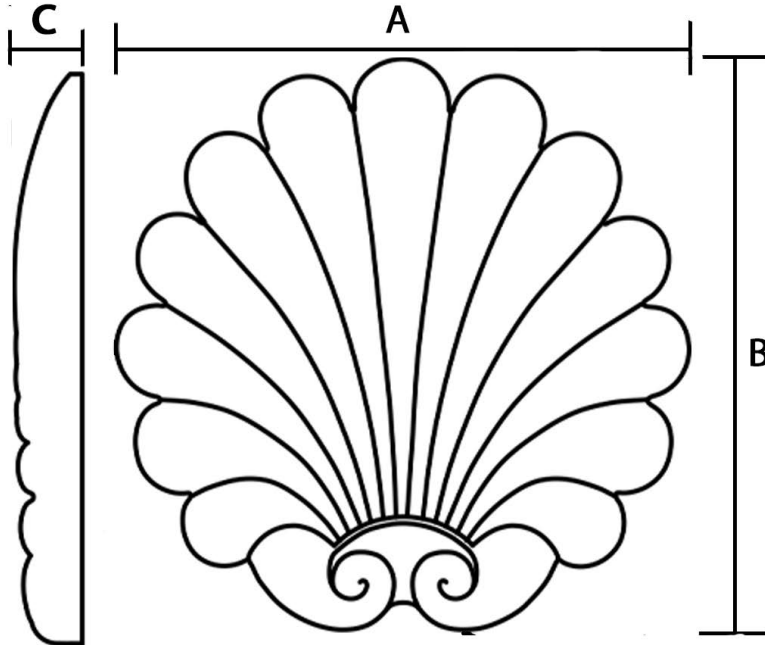

Onlay - Jubilee Shell

SKU: ON-JSHL

www.heartwoodcarving.com

| A | B | C |
|--------------------------|-----|--------|
| 3" | 3" | 1/2" |
| 4" | 4" | 5/8" |
| 5" | 5" | 3/4" |
| 6" | 6" | 7/8" |
| 7" | 7" | 1" |
| 8" | 8" | 1 1/8" |
| 9" | 9" | 1 1/4" |
| 12" | 12" | 1 3/8" |
| *Custom sizes by request | | |