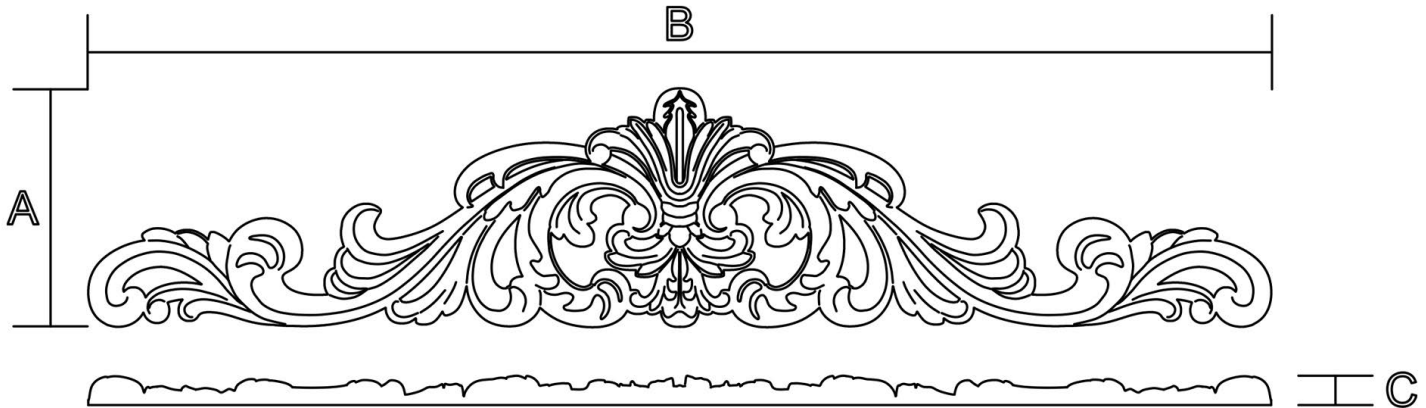

Onlay - Flourish Scroll 2

SKU: ON-FLORSC2

www.heartwoodcarving.com

A	B	C
4"	20"	0.54"
5"	25"	0.65"
6"	30"	0.75"
7"	35"	0.86"

*Custom Sizes by Request

© 2003-2022 Heartwood Carving Inc.®

Copyright claimed to the extent and creative product designs, product numbers photographs, drawings, text, the selection, coordination, arrangement, organization, placement and ordering thereof, and other works herein reproduced. All rights reserved.