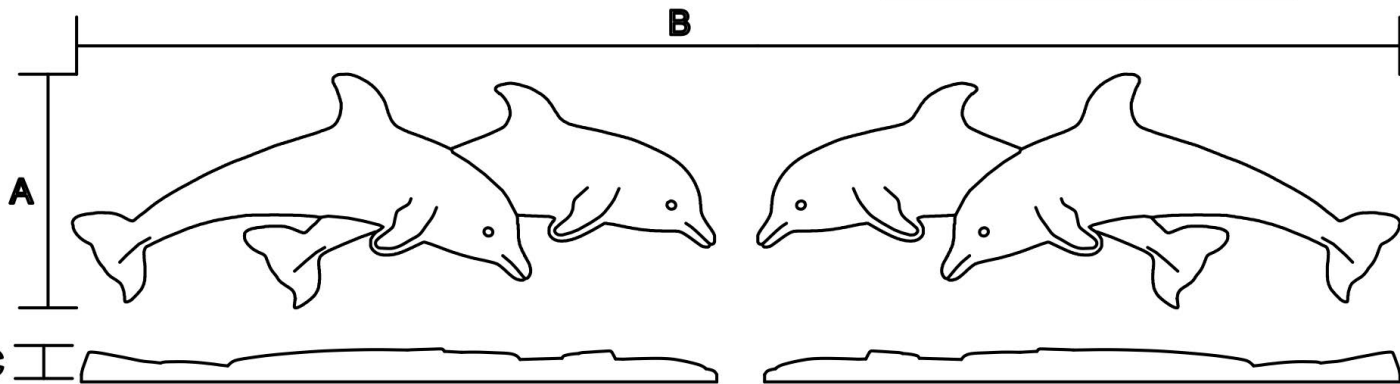

Onlay - Dolphin Pairs Left and Right

SKU: ON-DOLP

www.heartwoodcarving.com

A	B	C
3"	16.5"	0.47"
4"	22"	0.59"
5"	27.5"	0.70"
6"	33"	0.81"
9"	49.5"	1.16"
*Custom sizes by request		

© 2003-2021 Heartwood Carving Inc.®