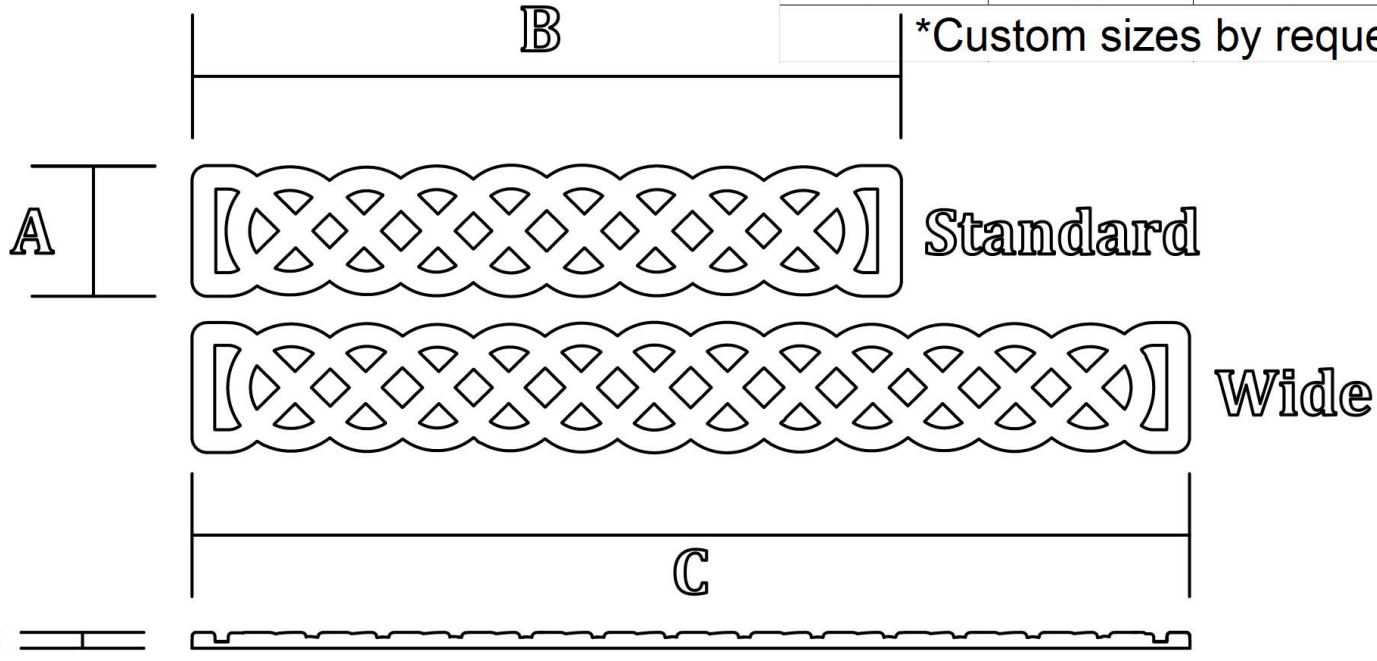

Onlay - Celtic Single Weave

SKU: ON-CSW

www.heartwoodcarving.com

A	B	C	D
4"	21.6"	30.5"	7/16"
5"	27"	38"	1/2"
6"	32.4"	45.6"	9/16"
7"	37.8"	53"	5/8"

*Custom sizes by request

© 2003-2022 Heartwood Carving Inc.®