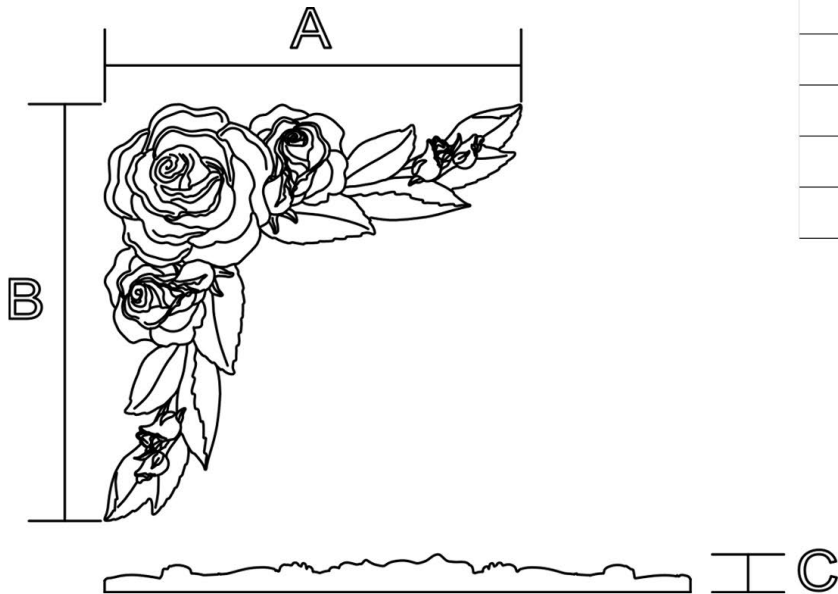

Onlay - Corner Rose and Buds

SKU: ON-CORROSE

www.heartwoodcarving.com

A	B	C
4.5"	4.5"	0.42"
5"	5"	0.45"
5.5"	5.5"	0.48"
6"	6"	0.52"
6.5"	6.5"	0.55"

*Custom Sizes by Request

© 2003-2022 Heartwood Carving Inc.®