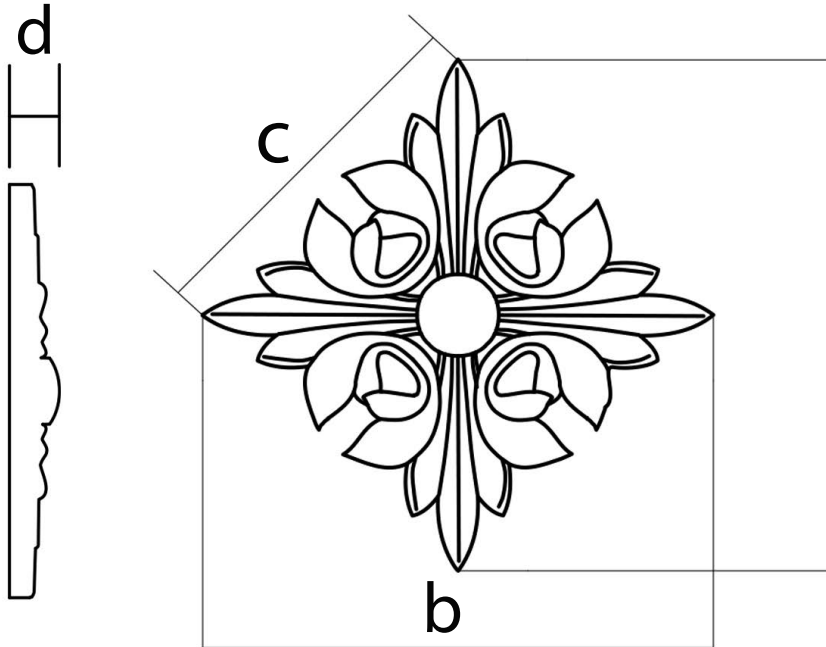

# Onlay - Four Leaf

SKU: ON-4LF

a	b	c	d
3"	3"	2.12"	0.375"
4"	4"	2.87"	0.46"
5"	5"	3.54"	0.54"
6"	6"	4.25"	0.625"
7"	7"	4.98"	0.71"
8"	8"	5.66"	0.79"
9"	9"	6.36"	0.8125"
12"	12"	8.49"	1.125"

a

\*Custom Sizes by Request