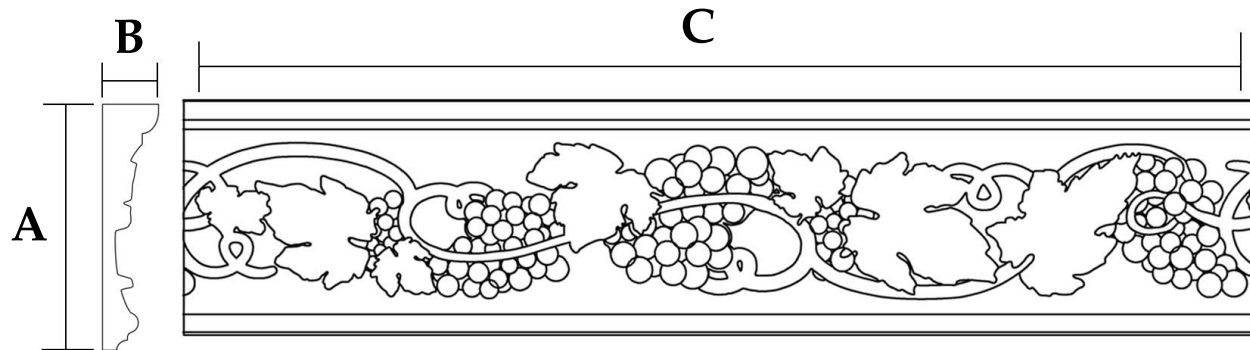

Moulding - Tuscan Grapes and Vines

SKU: MLD-TGRP

www.heartwoodcarving.com

a	b	c
2.5"	3/4"	9.9"
3"	3/4"	11.88"
3.5"	3/4"	13.87"
4"	3/4"	15.84"
4.5"	3/4"	17.82"
5"	3/4"	19.80"
6"	3/4"	23.76"

***Custom sizes by request**