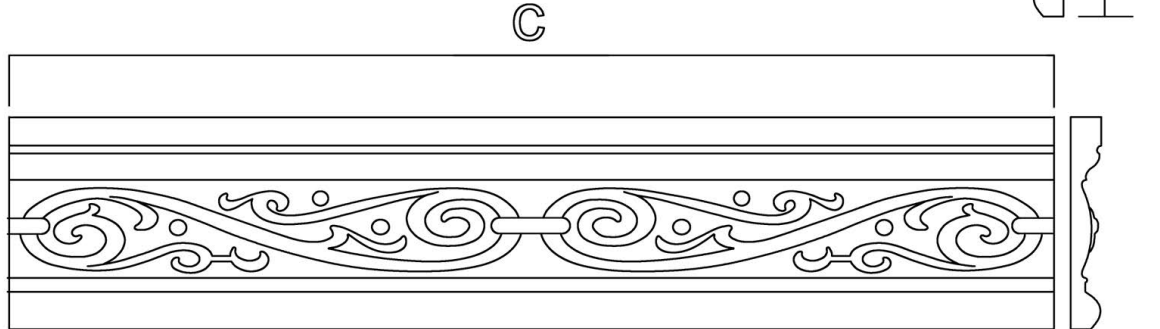

Moulding - Ornamental Iron

SKU: MLD-IRON

www.heartwoodcarving.com

a	b	c
4"	3/4"	18.60"
4.5"	3/4"	20.93"
5"	3/4"	23.25"
5.5"	3/4"	25.58"
6"	3/4"	27.90"

***Custom sizes by request**

© 2003-2020 Heartwood Carving Inc.®