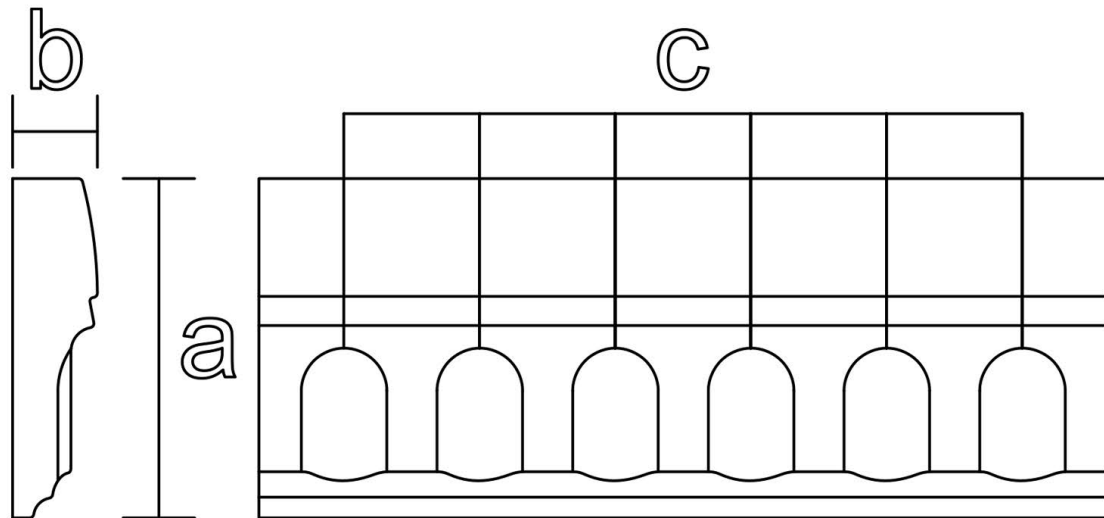

# Moulding - Fluted

SKU: MLD-FLU

www.heartwoodcarving.com

a	b	c
2.5"	5/8"	1"
3"	3/4"	1"
3.5"	7/8"	1"
4"	1"	1"
4.5"	1 1/8"	1"
5"	1 1/4"	1"
6"	1 7/16"	1"

**\*Custom sizes by request**

© 2003-2022 Heartwood Carving Inc.®