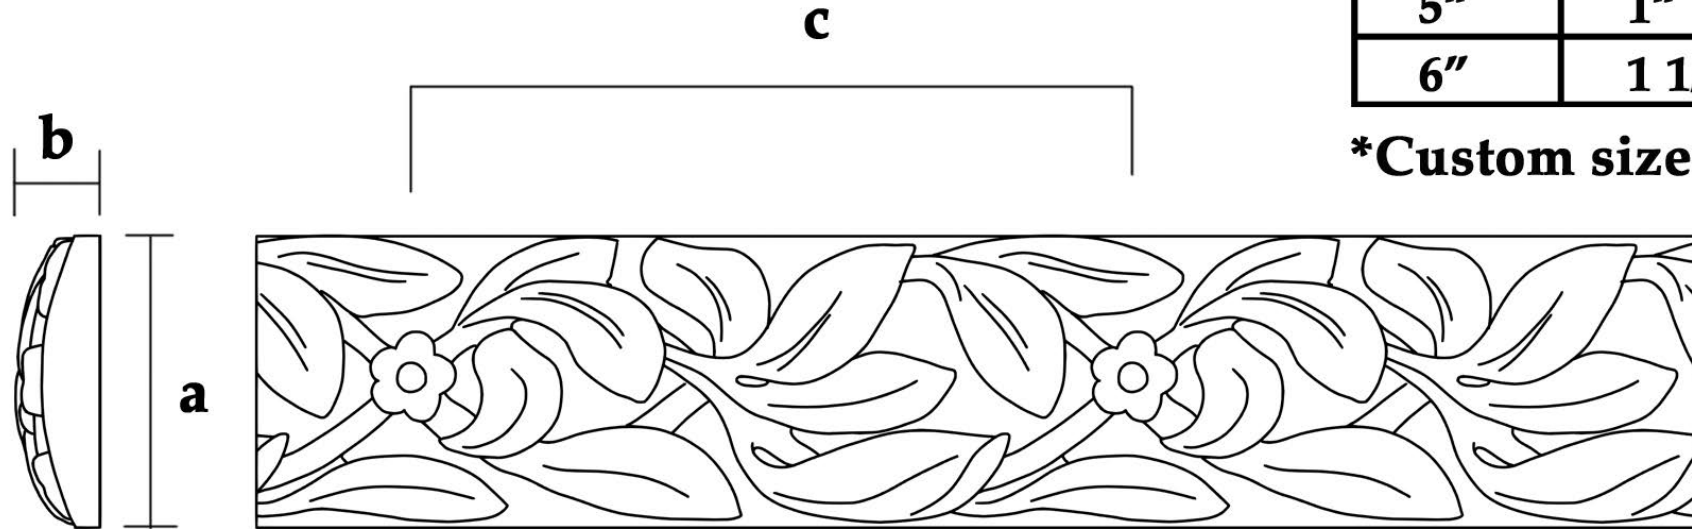

Moulding - Running Floral

SKU: MLD-FLORAL

www.heartwoodcarving.com

a	b	c
2.5"	3/8"	6.18"
3"	3/8"	7.41"
3.5"	1/2"	8.65"
4"	3/4"	9.88"
4.5"	3/4"	11.12"
5"	1"	12.35"
6"	1 1/2"	14.82"

***Custom sizes by request**