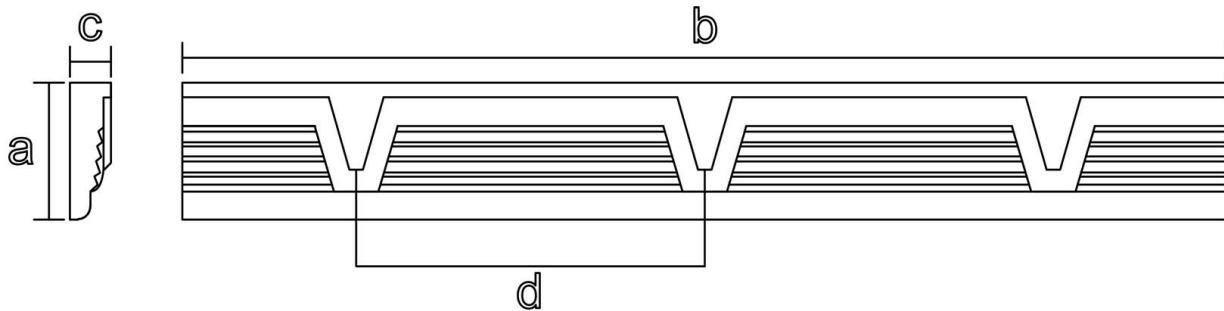

Moulding - Empire Deco

SKU: MLD-EDECO

www.heartwoodcarving.com

a	b	c	d
2.5"	94"	3/4"	6.375"
3"	94"	3/4"	7.65"
3.5"	94"	3/4"	8.925"
4"	94"	3/4"	10.20"
4.5"	94"	3/4"	11.475"
5"	94"	3/4"	12.75"
6"	94"	3/4"	15.30"