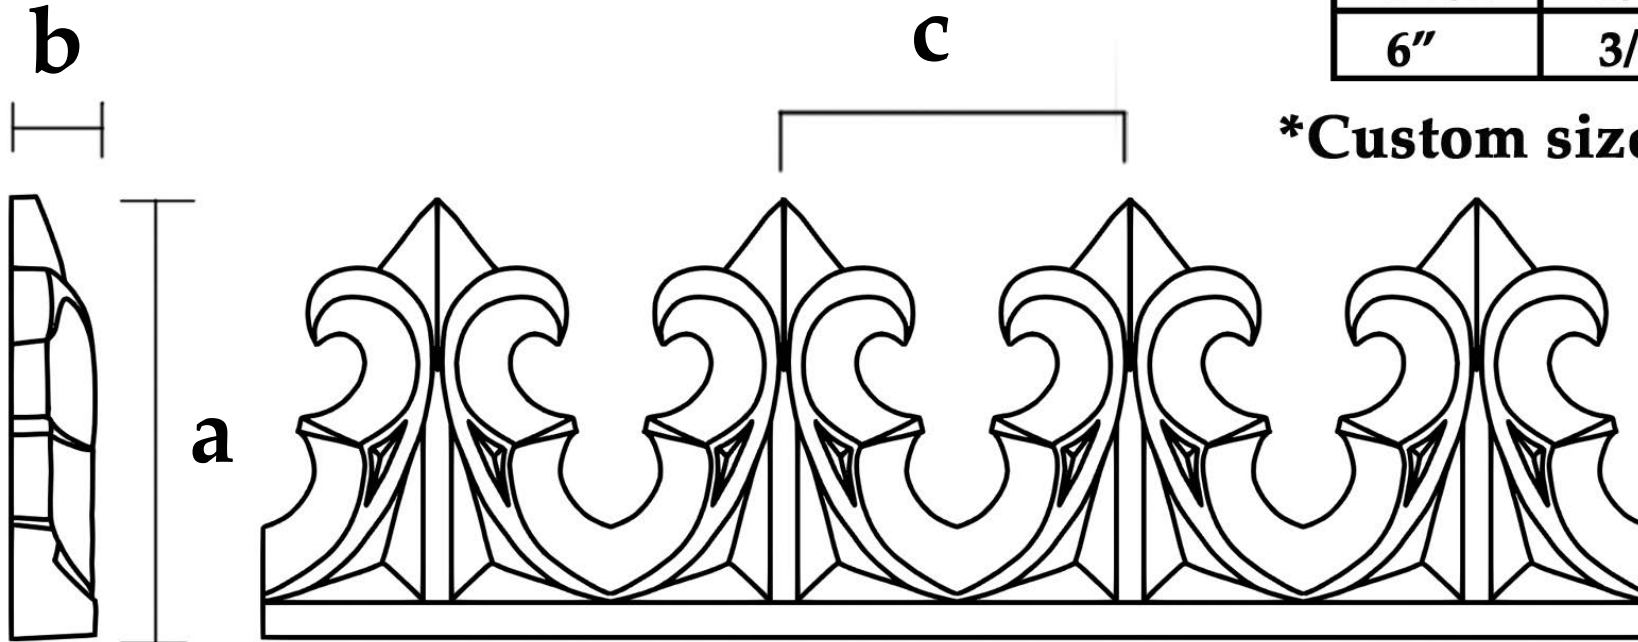

Moulding - Gothic Spire Brattishing / Crocket #3

SKU: MLD-CROQ3

www.heartwoodcarving.com

a	b	c
4"	3/4"	3.16"
4 1/2"	3/4"	3.55"
5"	3/4"	3.95"
5 1/2"	3/4"	4.34"
6"	3/4"	4.74"

***Custom sizes by request**

© 2003-2023 Heartwood Carving Inc.®