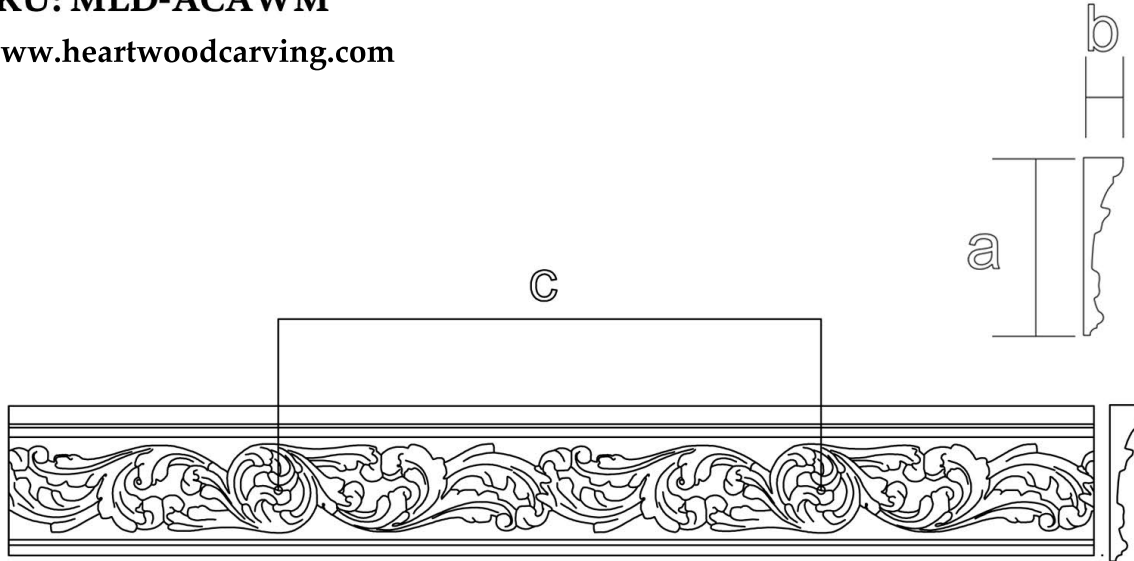

# Moulding - Acanthus Whimsey

SKU: MLD-ACAWM

www.heartwoodcarving.com

a	b	c
2.5"	3/4"	8.13"
3"	3/4"	10.81"
3.5"	3/4"	12.64"
4"	3/4"	15.77"
4.5"	3/4"	17.81"
5"	3/4"	19.84"
6"	3/4"	22.69"

**\*Custom sizes by request**