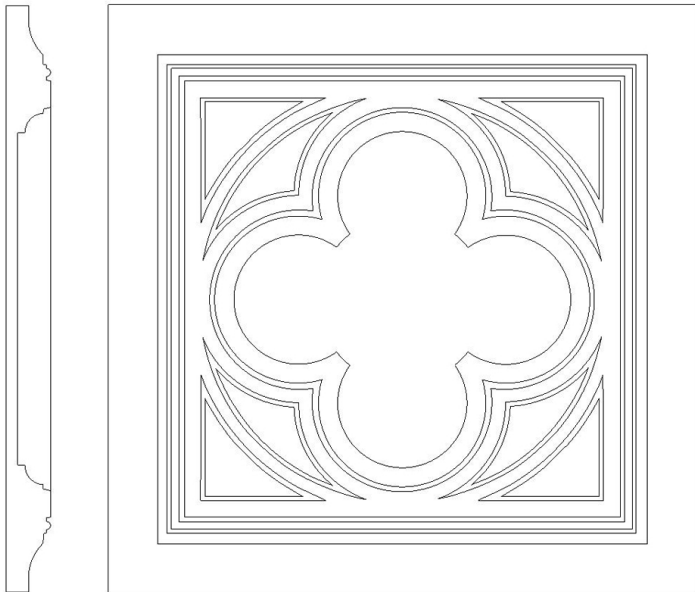

Medallion - Gothic Quatrefoil Square

SKU: MD-GOTHSQ

www.heartwoodcarving.com

7"t x 7"w x 0.5625"d

8"t x 8"w x 0.625"d

9"t x 9"w x 0.71"d

10"t x 10"w x 0.75"d

12"t x 12"w x 0.875"d

14"t x 14"w x 1"d

16"t x 16"w x 1.24"d

***Custom sizes by request**

© 2003-2021 Heartwood Carving Inc.®

Copyright claimed to the extent and creative product designs, product numbers, photographs, drawings, text, the selection, coordination, arrangement, organization, placement and ordering thereof, and other works herein reproduced. All rights reserved.