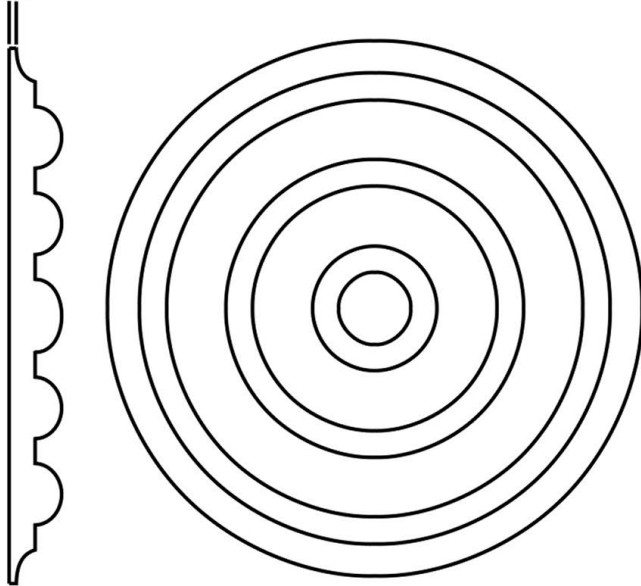

Medallion - Bullseye #2, 7"-16"

SKU: MD-BULL2

www.heartwoodcarving.com

www.heartwoodcarving.com

3/16"

7" round x 0.78"d

8" round x 0.8125"

9" round x 0.95"

10" round x 1.04"d

12" round x 1.20"d

14" round x 1.375"d

16" round x 1.4375"d

***Custom sizes by request**

© 2003-2021 Heartwood Carving Inc.®

Copyright claimed to the extent and creative product designs, product numbers photographs, drawings, text, the selection, coordination, arrangement, orization, placement and ordering thereof, and other works herein reproduced. All rights reserved.