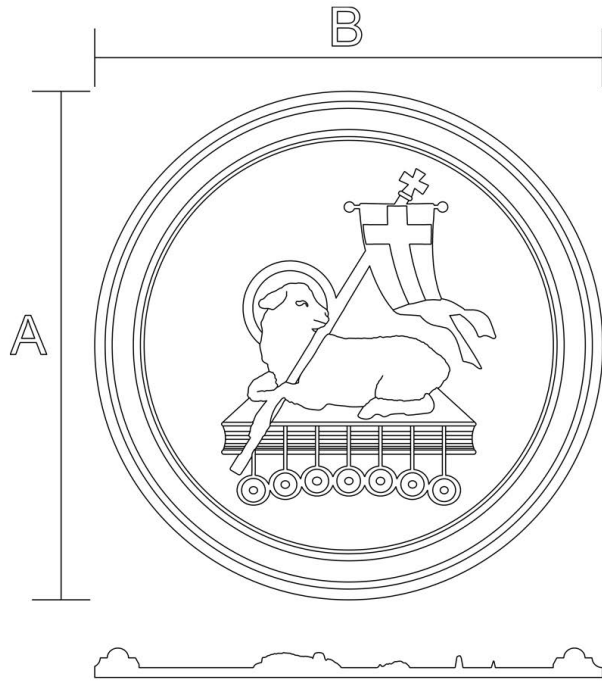

Medallion - Agnus Dei

SKU: MD-AGNUSD

www.heartwoodcarving.com

A	B	C
7"	7"	0.52"
8"	8"	0.56"
9"	9"	0.60"
10"	10"	0.63"
12"	12"	0.71"
14"	14"	0.79"
16"	16"	0.87"

***Custom sizes by request**

© 2003-2024 Heartwood Carving Inc.®