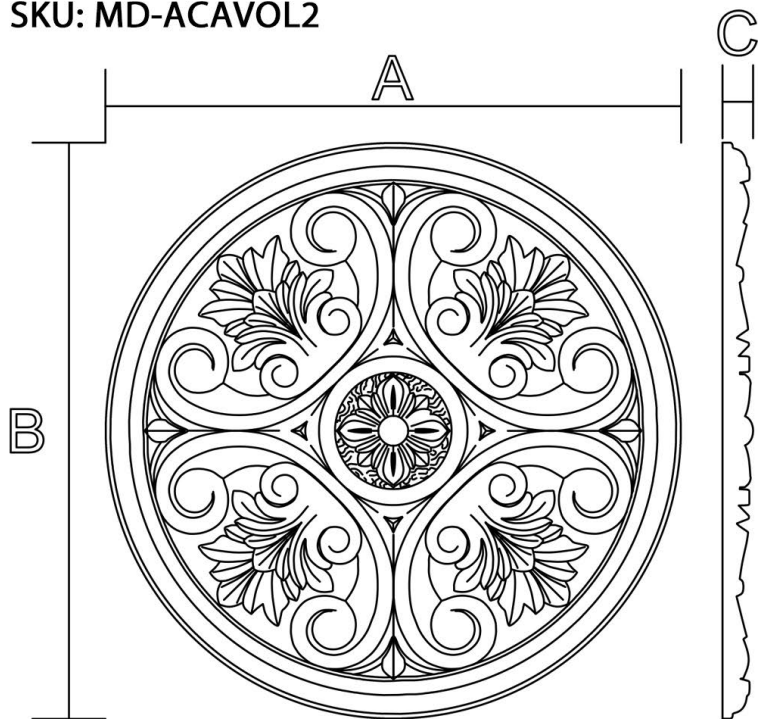

# Medallion - Acanthus with Volutes #2

SKU: MD-ACAVOL2

www.heartwoodcarving.com

A	B	C
7"	7"	0.48"
8"	8"	0.53"
9"	9"	0.57"
10"	10"	0.61"
12"	12"	0.75"
14"	14"	0.84"
16"	16"	0.93"

**\*Custom sizes by request**