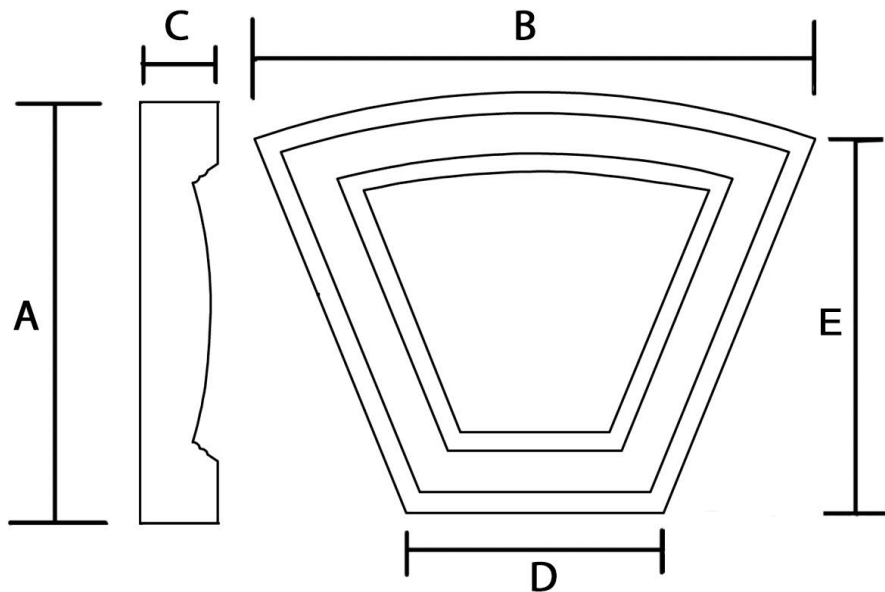

Keystone - Simple Arched

SKU: KS-SIM

www.heartwoodcarving.com

A	B	C	D	E
4"	5 3/8"	1"	2.45"	3.84"
5"	6 3/4"	1"	3.075"	4.80"
6"	8"	1"	3.70"	5.75"
7"	9 3/8"	1"	4.325"	6.72"

***Custom sizes by request**

© 2003-2021 Heartwood Carving Inc.®