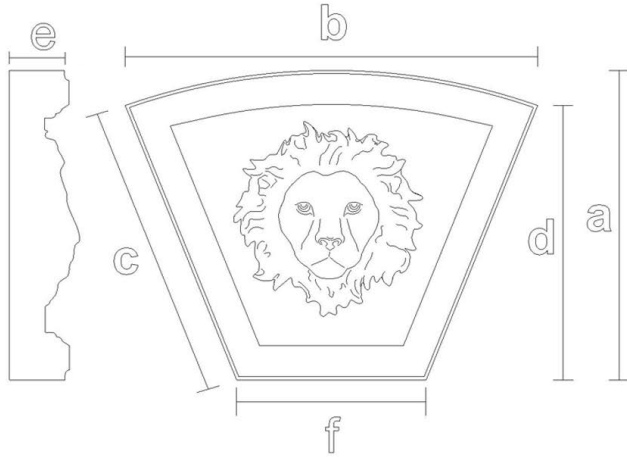

Keystone - Regal Lion - Arched Top

www.heartwoodcarving.com

SKU: KS-LIONC1

a	b	c	d	e	f
4"	5 3/8"	3.94"	3.66"	1"	2.45"
5"	6 3/4"	4.9"	4.54"	1"	3.1"
6"	8"	5.97"	5.53"	1"	3.67"
7"	9 3/8"	6.81"	6.32"	1"	4.30"