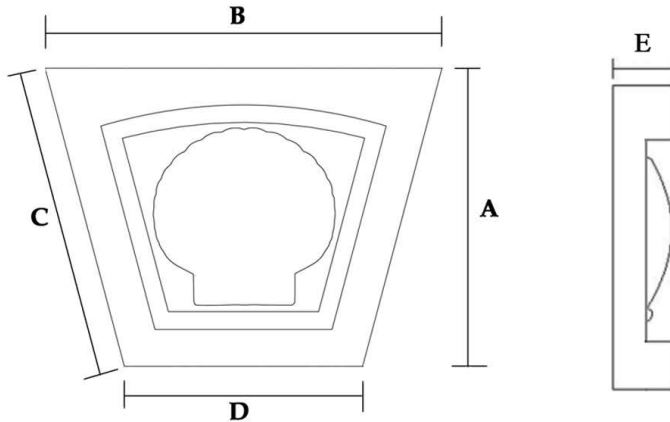

Keystone - Scallop Shell - Flat Top

SKU: KS-SCAL

www.heartwoodcarving.com

A	B	C	D	E
4"	5.375"	4.23"	3.23"	0.75"
5"	6.75"	5.23"	4.05"	0.75"
6"	8"	6.21"	4.80"	0.75"
7"	9.375"	7.21"	5.63"	0.75"

*Custom sizes by request