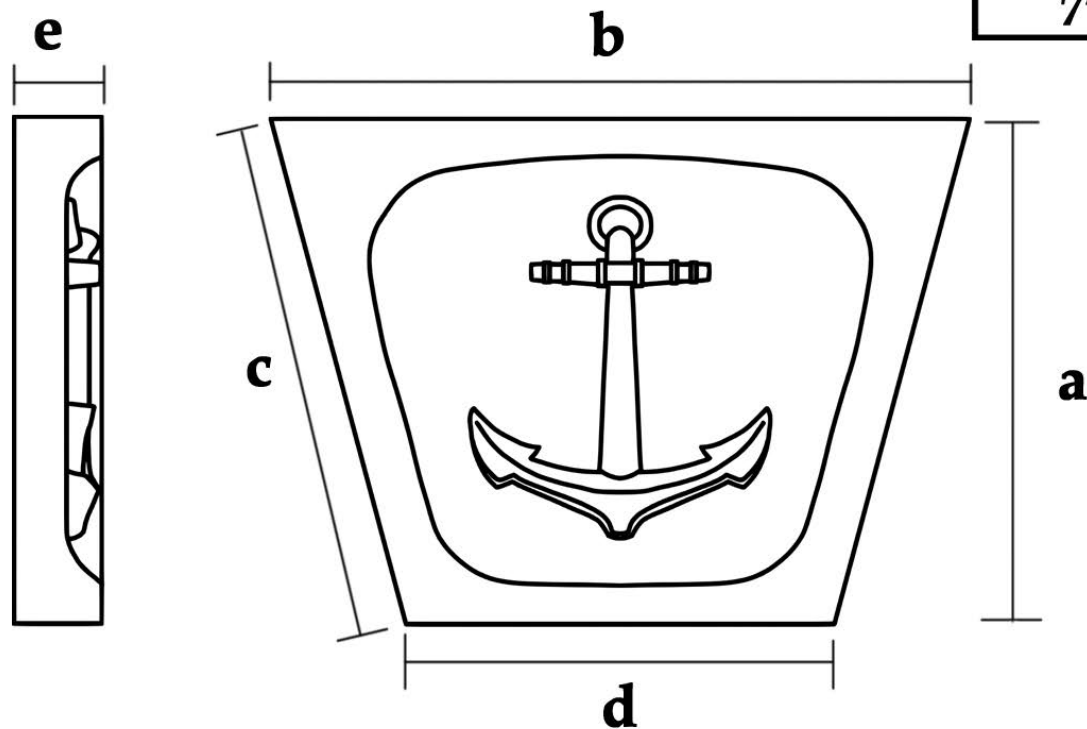

Keystone - Anchor

SKU: KS-ANCHOR

www.heartwoodcarving.com

a	b	c	d	e
4"	5 3/8"	4.05"	4.12"	3/4"
5"	6 3/4"	5.06"	5.15"	3/4"
6"	8"	6.07"	6.18"	3/4"
7"	9 3/8"	7.08"	7.21"	3/4"

***Custom sizes by request**

© 2003-2023 Heartwood Carving Inc.®