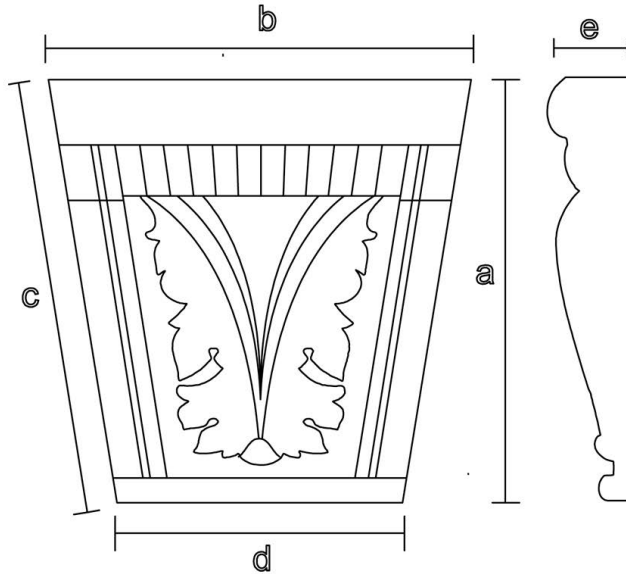

Keystone - Acanthus with Profile

SKU: KS-AC5

www.heartwoodcarving.com

a	b	c	d	e
6"	6"	6.13"	4.16"	1 1/4"
7"	7"	7.13"	4.84"	1 1/4"
8"	8"	8.13"	5.51"	1 3/8"
9"	9"	9.13"	6.19"	1 7/16"

***Custom sizes by request**