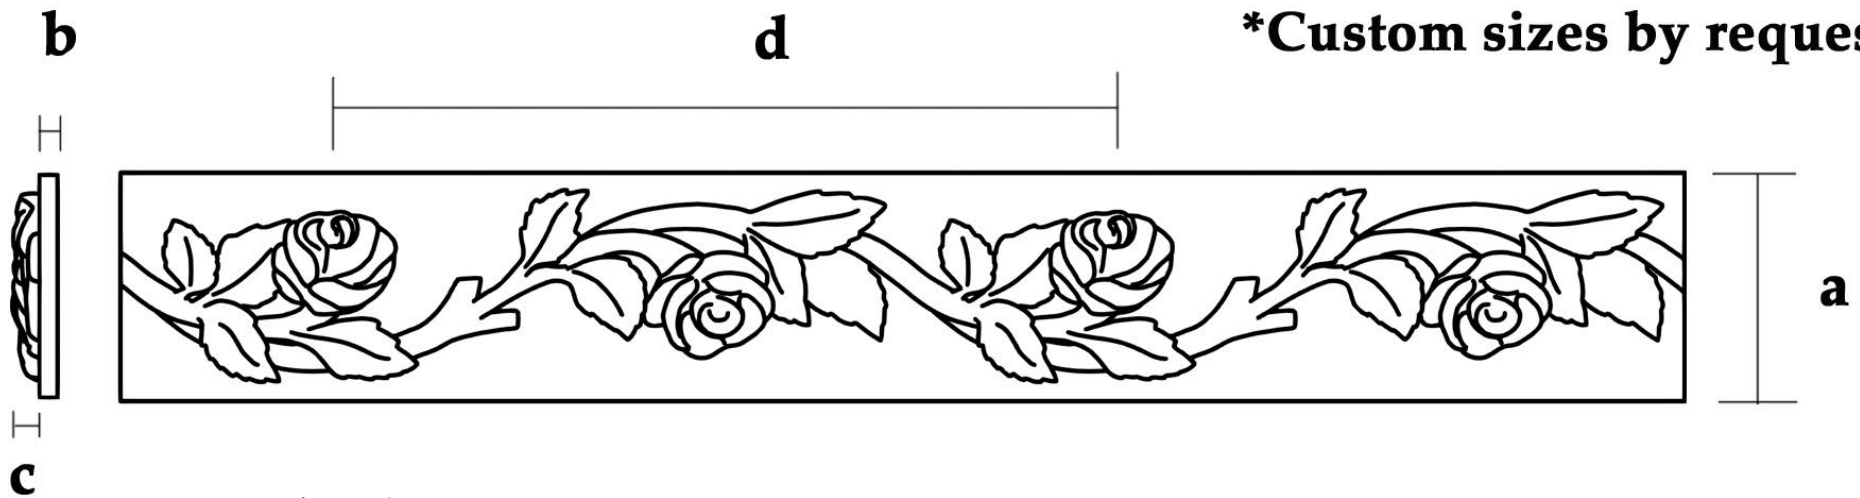

Frieze Onlay - Running Roses

SKU: FZ-RROSE

www.heartwoodcarving.com

a	b	c	d
2.5"	3/8"	0.32"	8.52"
3"	3/8"	0.38"	10.22"
3.5"	3/8"	0.45"	11.92"
4"	3/8"	0.52"	13.63"
4.5"	3/8"	0.58"	15.33"
5"	3/8"	0.65"	17.04"
6"	3/8"	0.78"	20.45"

*Custom sizes by request

© 2003-2023 Heartwood Carving Inc.®

Copyright claimed to the extent and creative product designs, product numbers, photographs, drawings, text, the selection, coordination, arrangement, organization, placement and ordering thereof, and other works herein reproduced. All rights reserved.