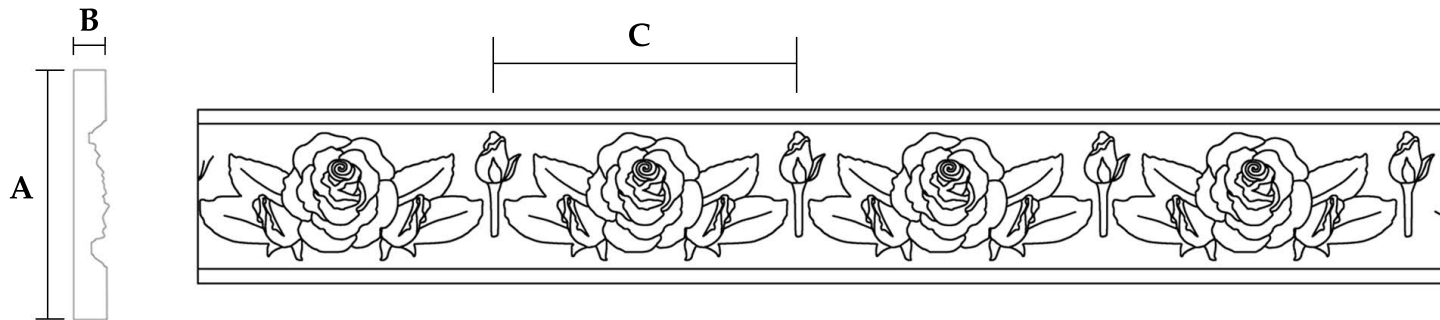

Frieze Moulding - Rose Flower with Buds

SKU: FZ-ROSE

www.heartwoodcarving.com

A **B** **C**

2.5"	3/4"	3.75"
3"	3/4"	4.5"
3.5"	3/4"	5.25"
4"	3/4"	6"
4.5"	3/4"	6.75"
5"	3/4"	7.5"
6"	3/4"	9"

***Custom sizes by request**