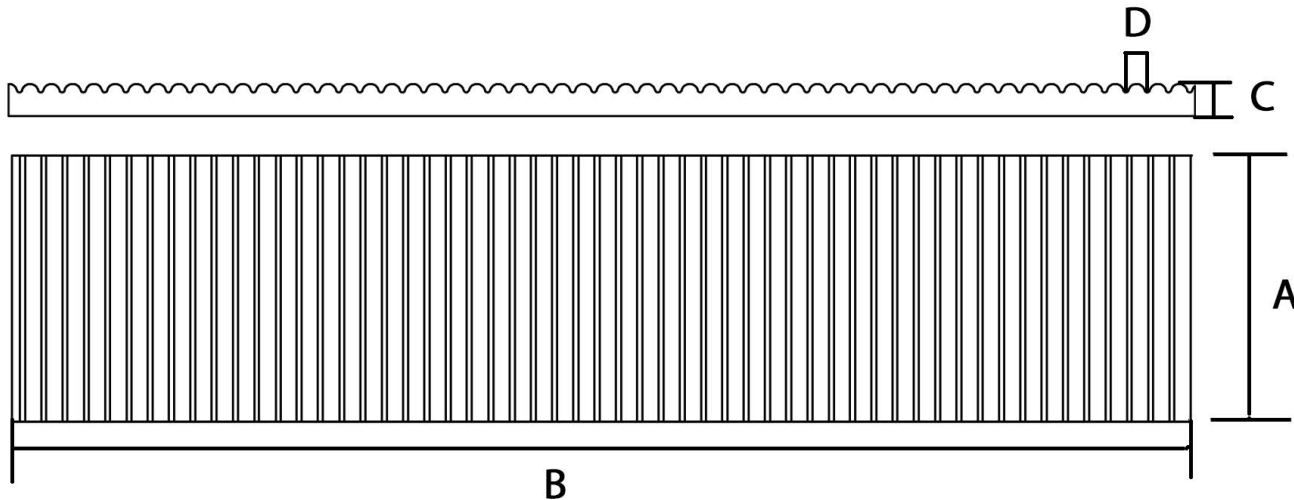

# Frieze Moulding - Federal Reeded

SKU: FZ-REED

A	B	C	D
1.5"	94"	3/4"	1/2"
2"	94"	3/4"	1/2"
2.5"	94"	3/4"	1/2"
3"	94"	3/4"	1/2"
3.5"	94"	3/4"	1/2"
4"	94"	3/4"	1/2"
4.5"	94"	3/4"	1/2"
*Custom sizes by request			