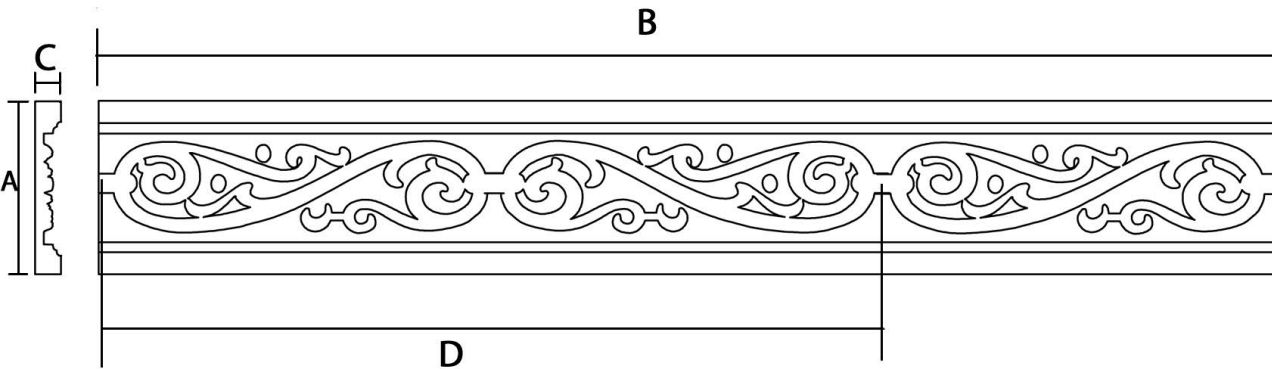

# Frieze Moulding - Ornamental Iron

SKU: FZ-IRON

[www.heartwoodcarving.com](http://www.heartwoodcarving.com)

A	B	C	D
4"	94"	3/4"	18.42"
4.5"	94"	3/4"	20.72"
5"	94"	3/4"	23.02"
5.5"	94"	3/4"	25.32"
6"	94"	3/4"	27.62"