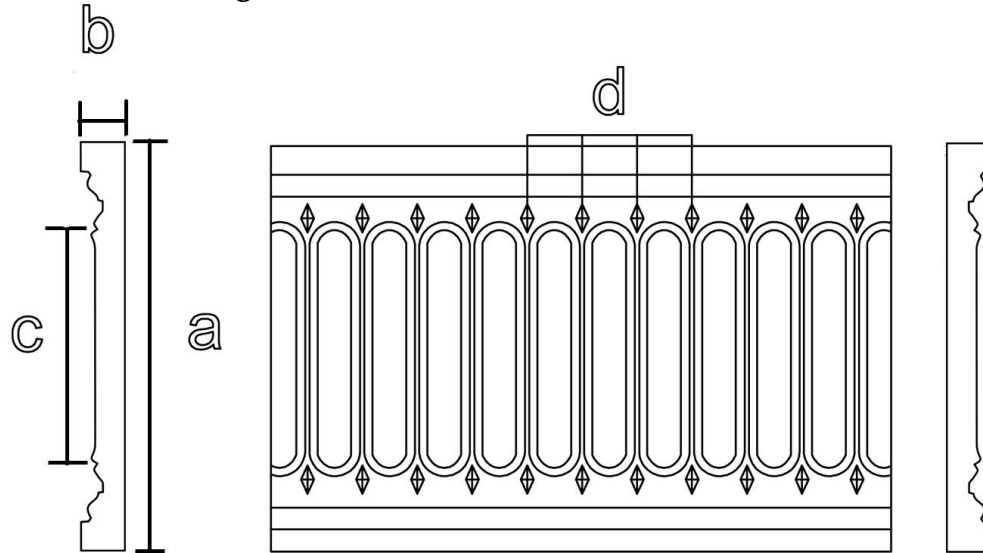

Frieze Moulding - Guilloche

SKU: FZ-GUI

www.heartwoodcarving.com

a	b	c	d
2.5"	3/8"	1.70"	0.43"
3"	3/8"	2.03"	0.43"
3.5"	3/8"	2.37"	0.43"
4"	3/8"	2.71"	0.81"
4.5"	3/8"	3.04"	0.81"
5"	3/8"	3.39"	0.81"
6"	3/8"	4.06"	0.81"